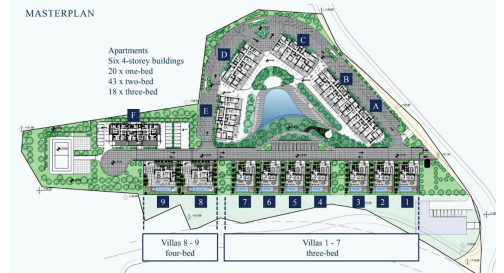

#9915

Luxurious 2-Bedroom Apartment with Panoramic Views | Off-Plan Development in Limassol (9915)

€435,000 +VAT

📍 Agios Athanasios, Limassol

For sale is a stunning off-plan apartment located in the desirable area of Agios Athanasios. This modern unit boasts a generous internal space of 90 m², thoughtfully designed for both comfort and style. Situated on the second floor of a four-story building with an elevator, this apartment features two spacious bedrooms and two well-appointed bathrooms.

Bedrooms

🛏 2

Bathrooms

🚿 2

Covered

📏 90 m²

Energy efficiency rating

🌿 A