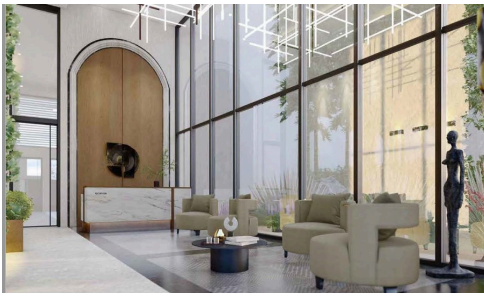

#9769

Prime Building Business Center in Germasogeia Limassol's Area 400M From The Beach (9768)

€6,800,000 +VAT

 Germasogeia Tourist Area, Limassol

Discover a cutting-edge commercial building designed to revolutionize the modern working environment. This iconic project offers a unique blend of prime offices, conference areas, informal spaces, and leasable workspaces, creating the perfect balance between productivity and relaxation. Strategically located in Limassol's sought-after Germasogeia area, it combines stunning architecture with smart design to maximize functionality and elegance. DELIVERY DATE: Q3 2026