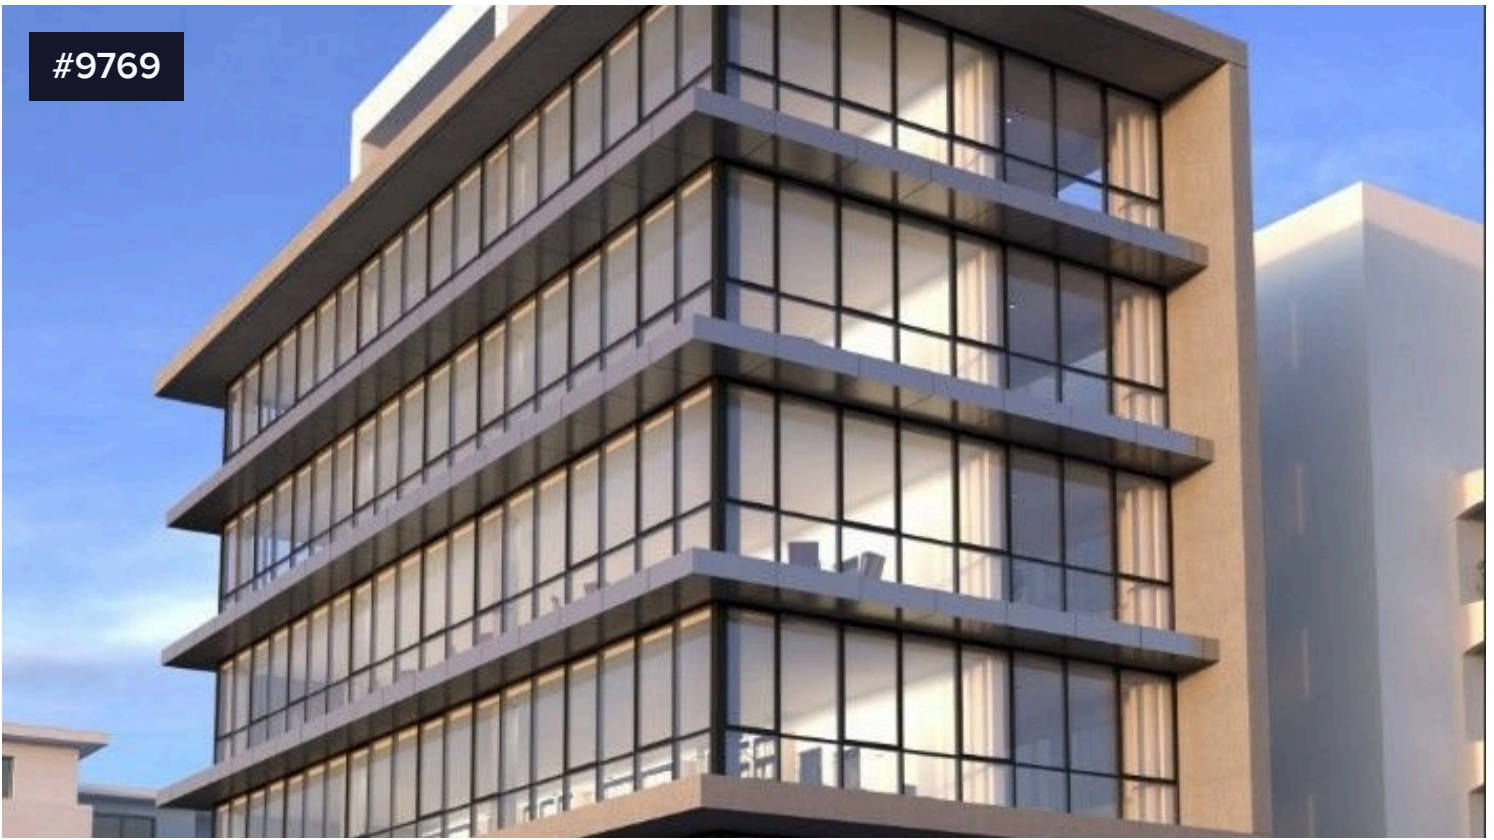

#9769

Prime Building Business Center in Germasogeia Limassol's Area 400M From The Beach (9768)

€6,800,000 +VAT

 Germasogeia Tourist Area, Limassol

Discover a cutting-edge commercial building designed to revolutionize the modern working environment. This iconic project offers a unique blend of prime offices, conference areas, informal spaces, and leasable workspaces, creating the perfect balance between productivity and relaxation. Strategically located in Limassol's sought-after Germasogeia area, it combines stunning architecture with smart design to maximize functionality and elegance. DELIVERY DATE: Q3 2026