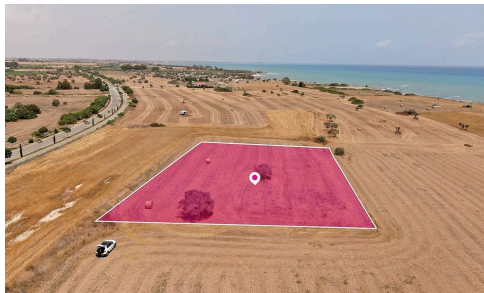

#9071

Touristic Field in Mazotos, Larnaca (9071)

€85,000 +VAT

📍 Mazotos, Larnaca

Touristic Field in Mazotos, Larnaca (9071)

PRICE 85.000 +VAT

33% share of a touristic field, extending to about 4.014 sq.m. in total. The property is rectangularly shaped with a flat surface.

The asset is located approx. 60m from the beach and approx. 11km from the motorway.

Area

📏 1325 m²

Stefania Spyridou

☎ (+357) 99810880

✉ stephaniaspyridou@gmail.com