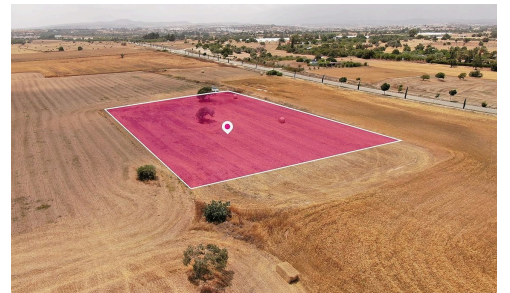

#9071

Touristic Field in Mazotos, Larnaca (9071)

€85,000 +VAT

📍 Mazotos, Larnaca

Touristic Field in Mazotos, Larnaca (9071)

PRICE 85.000 +VAT

33% share of a touristic field, extending to about 4.014 sq.m. in total. The property is rectangularly shaped with a flat surface.

The asset is located approx. 60m from the beach and approx. 11km from the motorway.

Area

📏 1325 m²

Stefania Spyridou

☎ (+357) 99810880

✉ stephaniaspyridou@gmail.com