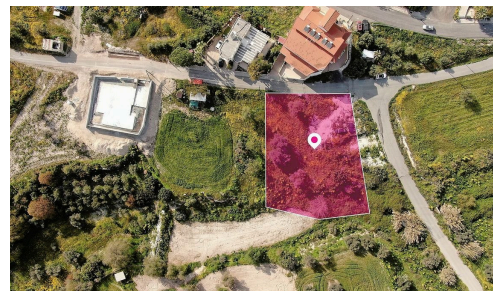

## Residential Field in Alethriko, Larnaca (9070)

€69,000 +VAT

📍 Alethriko, Larnaca

Residential Field in Alethriko, Larnaca (9070)

PRICE 69.000 +VAT

Residential field, extending to about 1.257 sq.m. in total.

The property has irregular shape with smooth surface.

Area

📏 1257 m<sup>2</sup>

**Stefania Spyridou**

☎ (+357) 99810880

✉ stephaniaSpyridou@gmail.com