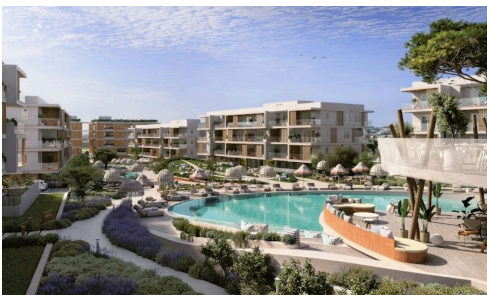

#8877

Amazing 2 Bedroom Apartment With Garden in Pyla Larnaca (8877)

€453,000 +VAT

 Pyla, Larnaca

Amazing 2 Bedroom Apartment With Garden in Pyla Larnaca (8877)

PRICE 453.000 +VAT

Imagine waking up, breathing in the crisp morning breeze, and stepping into a world where your well-being is the top priority. This project is nestled amidst a natural landscape, offering you a haven for relaxation and rejuvenation.