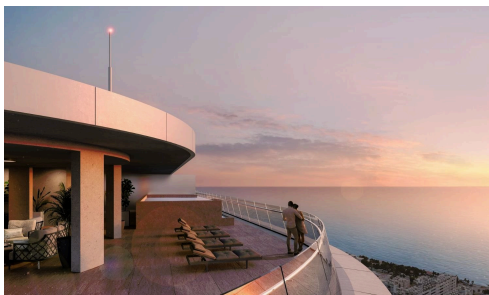

#8275

ASTONISHING 2 BEDROOM SEAVIEW APARTMENT IN LIMASSOL (8275)

€1,381,230 +VAT

📍 Germasogeia, Limassol

ASTONISHING 2 BEDROOM SEAVIEW APARTMENT IN LIMASSOL (8275)

@ 1,381,230 EUR PLUS VAT

2 BEDROOMS

Internal Area: 109.9 m²