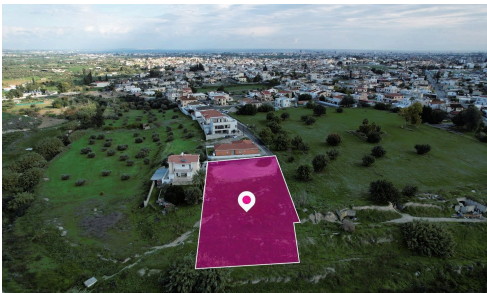

## Residential Development Field, Aradippou Larnaca (6690)

€159,000 +VAT

€182,000

📍 Aradippou, Larnaca

Residential Development Field, Aradippou Larnaca (6690)

PRICE : 159.000 +VAT

Residential field situated in a dead-end, abuts government owned land and extends to about 2.533 sq.m.