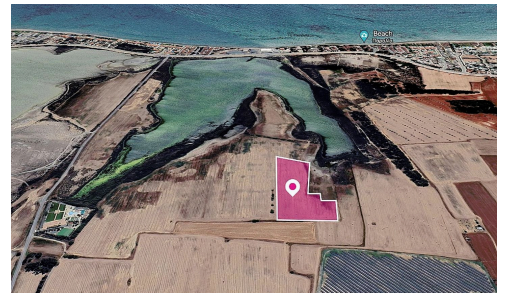

## Touristic Field in Dromolaxia-Meneou, Larnaca (6687)

€496,000 +VAT

📍 Meneou, Larnaca

Touristic Field in Dromolaxia-Meneou, Larnaca (6687)

PRICE 496.000 +VAT

Touristic field, extending to about 18.274 sq.m. in total.