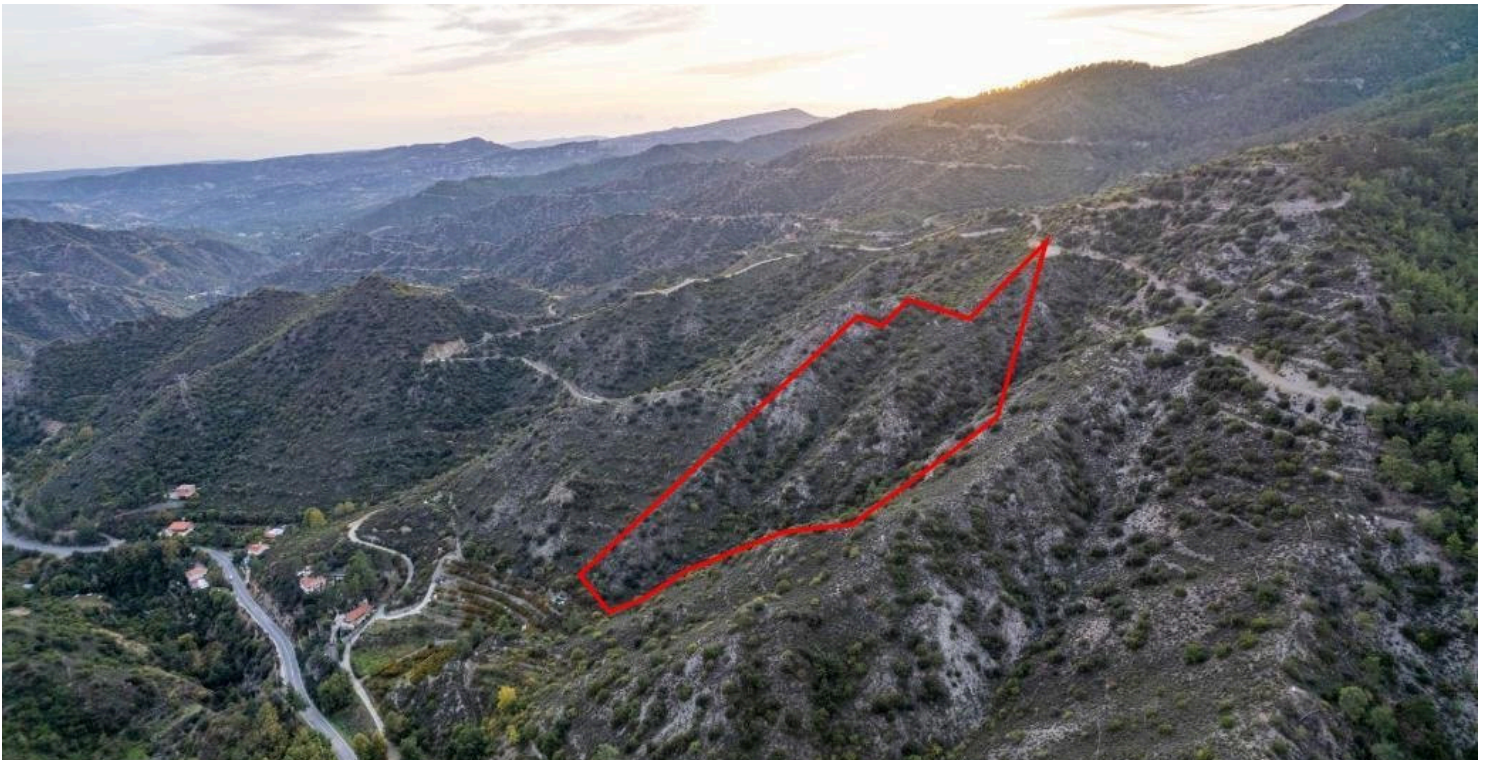

#6409

Agricultural field in Pelendri, Limassol

 Pelendri, Limassol

€75,000

Overview

Specifications

Area

 25753 m²

Type

Field

Description

The property is an agricultural field in Pelendri. It is located 100m from Limassol - Karvounas road and 2,5km from the center of the village. It falls in the agricultural planning zone and abuts to the residential planning zone on its eastern boundary.