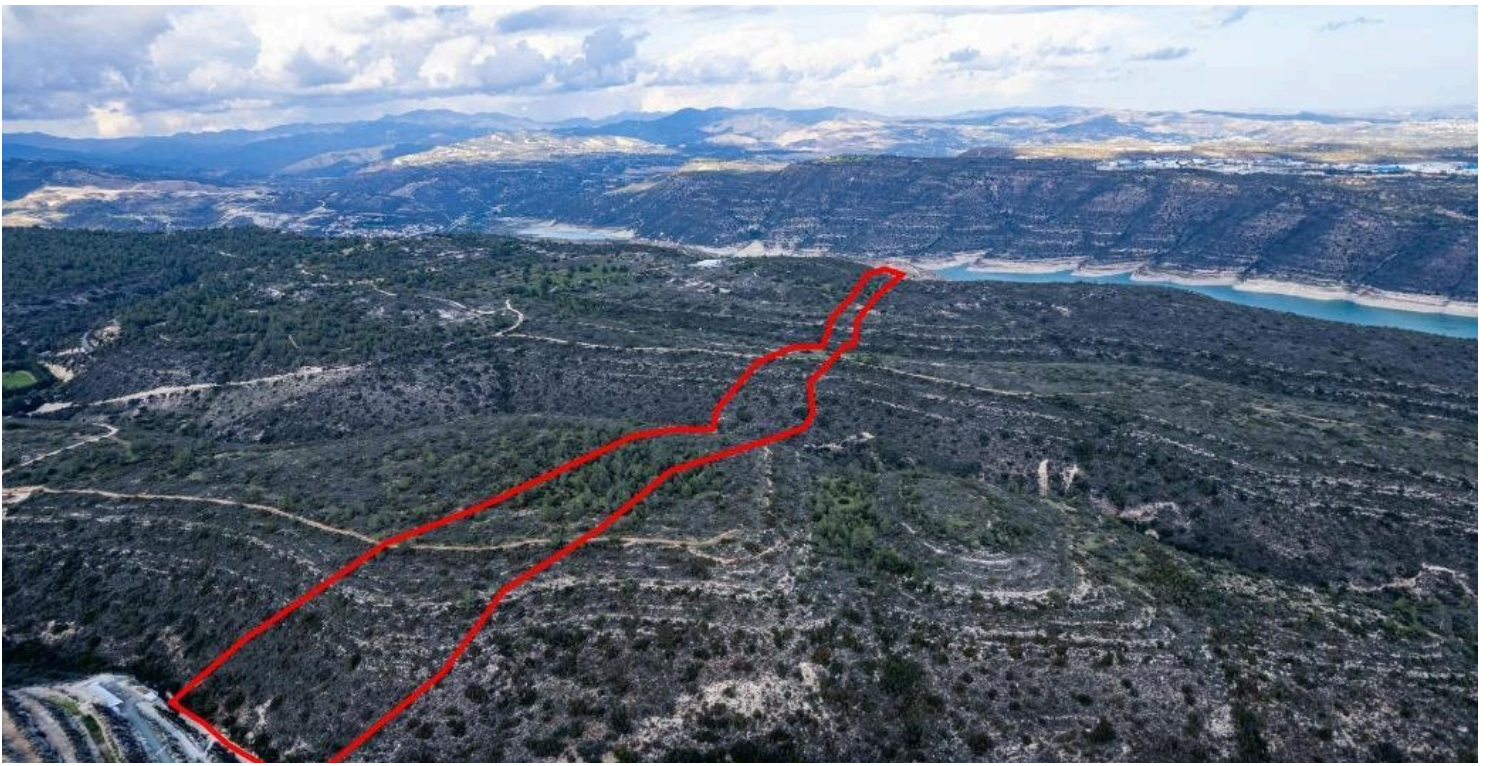

#6406

Field in Souni-Zanakia, Limassol

📍 Souni, Limassol

€95,000

Overview

Specifications

Area

 **74728 m²**

| | | | |
|------|--------------|------------|------------|
| Type | Field | Title deed | Yes |
|------|--------------|------------|------------|

Description

The property is a field in Souni Zanakia. It is located 550 meters from Kouris Reservoir and 1,5km from the center of the village.

The field has an area of 74,728sqm and it is situated 180m from the nearest registered road.

Additional information

Planning zones

| Zone | Cover factor | Build factor | Max height | Max floors | Affected percentage |
|------|--------------|--------------|------------|------------|---------------------|
| - | 6% | 6% | - | - | - |