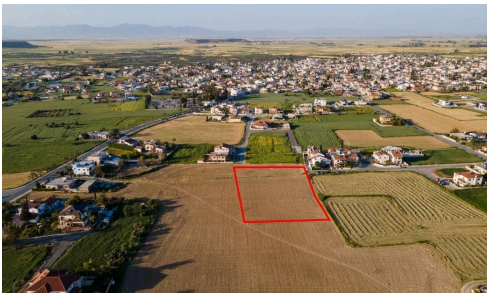

#5742

Shared residential field in Athienou, Larnaca

€85,000

📍 Athienou, Larnaca

The property is a shared (41,67%) residential field in Athienou. It is located 400m from 28th of October street and 900m from Athienou primary school.

The field has a land area of 4,683sqm and Gordian's share corresponds approximately to 1,951sqm.

It offers close proximity to all amenities and easy access to the center of Athienou.

Gordian also has for sale the adjacent asset with reg.no. 0/28957 (Ref. No. 8175), 0/25765 (Ref. No. 9226) and 0/