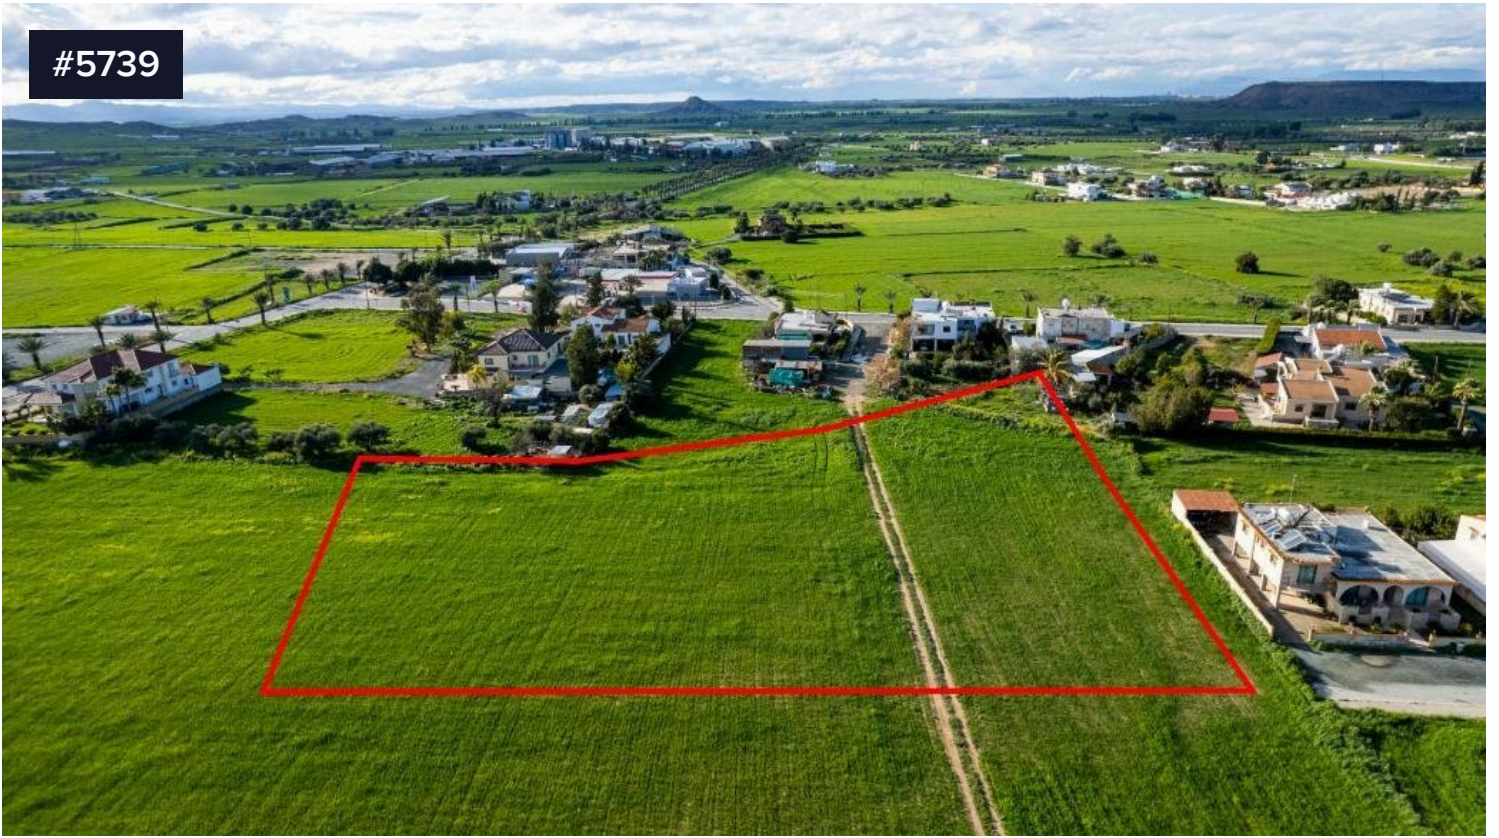

#5739

Shared residential field in Athienou, Larnaca

€140,000

📍 Athienou, Larnaca

The property relates to a shared (41,67%) residential field in Athienou, It is located 900m from the local primary school and 100m from the main road which connects Aradippou - Athienou, in a distance of 50m from the nearest registered road.

It has a land area of 7,024sqm and Gordian's share corresponds approximately to 2,926sqm.

Gordian has for sale the adjacent fields with reg.no. 0/28525 (Ref. No. 6988), 0/28957 (Ref. No. 8175) and 0/34530 (Ref. No. 9227).

Area

📏 7024 m²

Stavroula Michail

☎ (+357) 99810880

✉ stavroulamichail.lextrus@gmail.com