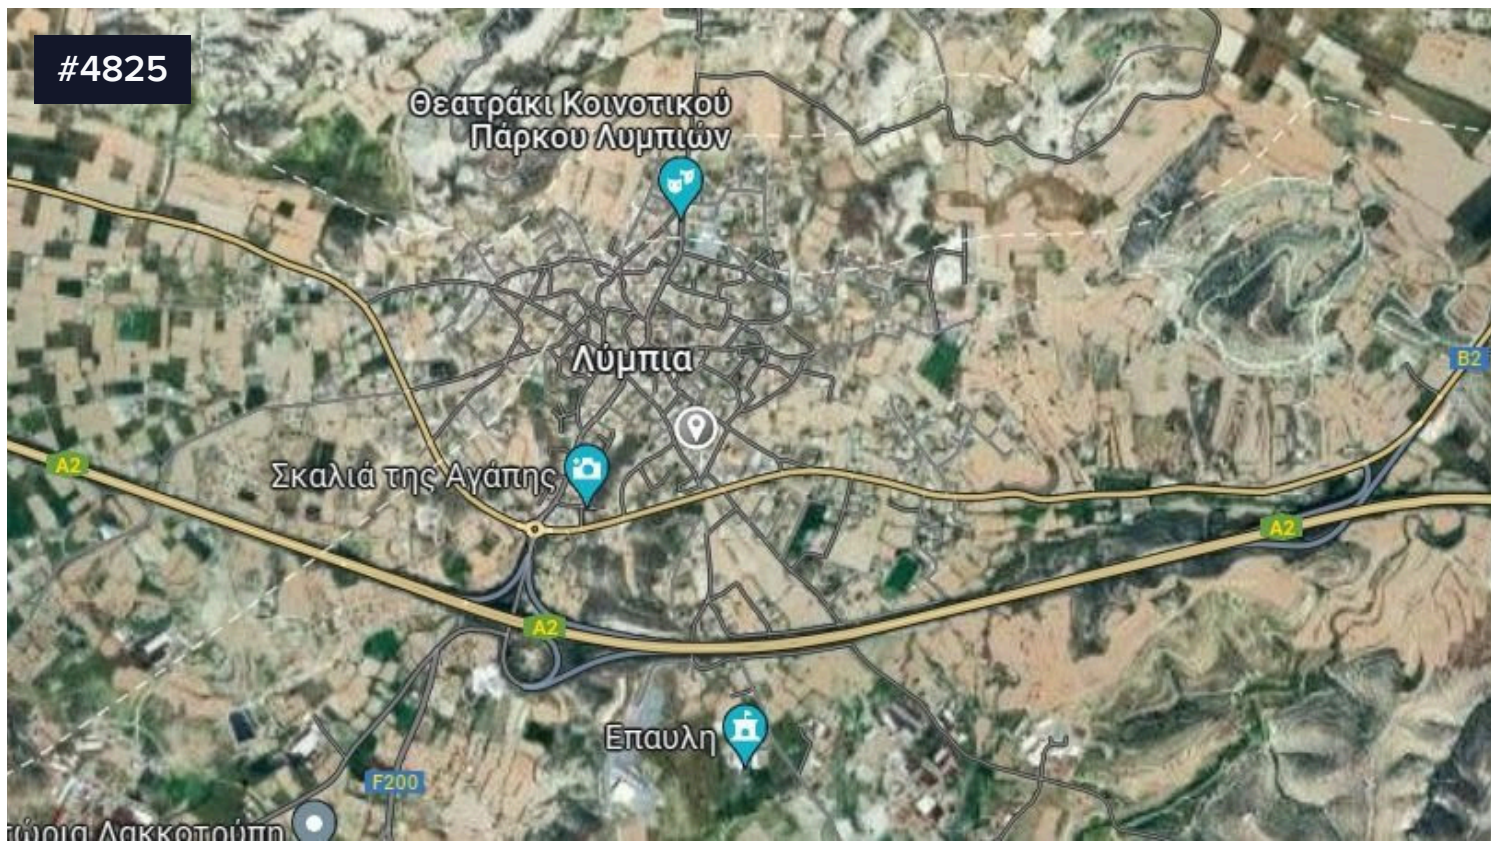

#4825

? Exclusive Residential Field in Lympia, Nicosia ? €138,000 (4825)

📍 Lympia, Nicosia

? Exclusive Residential Field in Lympia, Nicosia ? (4825)

@EUR 138.000

General Information:

Size: 1,550m²

Category: ? Field