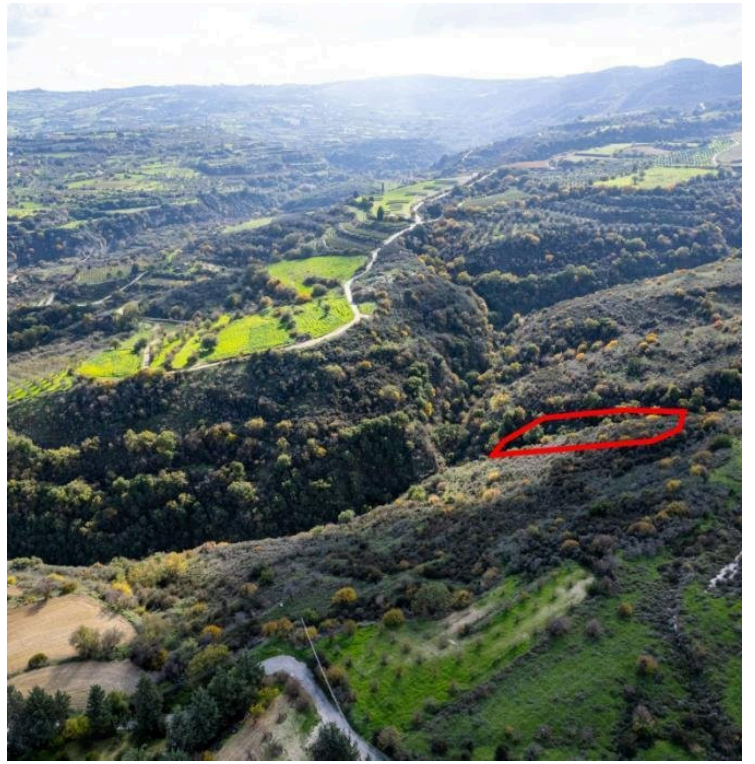

#4057

Agricultural field in Miliou, Paphos

📍 Miliou, Paphos

€12,000

Overview

Specifications

Area

 5017 m²

Type

Field

Description

The property is an agricultural field in Miliou. It is located 600m from the village centre and 2km from Kato Akourdalia and Giolou. The field has an area of 5,017sqm and it is situated 120m from the nearest registered road. Gordian has for sale the adjacent field with Ref 7057.