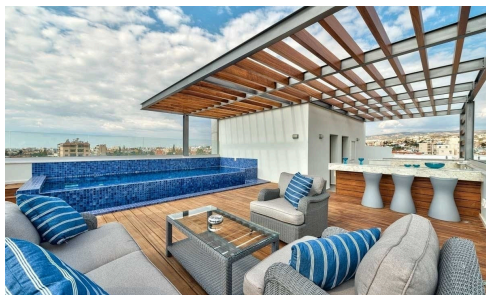

#3524

3 BEDROOM SEAVIEW PENTHOUSE IN PAREKKLISIA LIMASSOL (3524)

€7,270,000 +VAT

 Parekkklisia, Limassol

3 BEDROOM SEAVIEW PENTHOUSE IN PAREKKLISIA LIMASSOL (3524)

@7,270,000 EUR PLUS VAT

3 BEDROOMS

Bedrooms