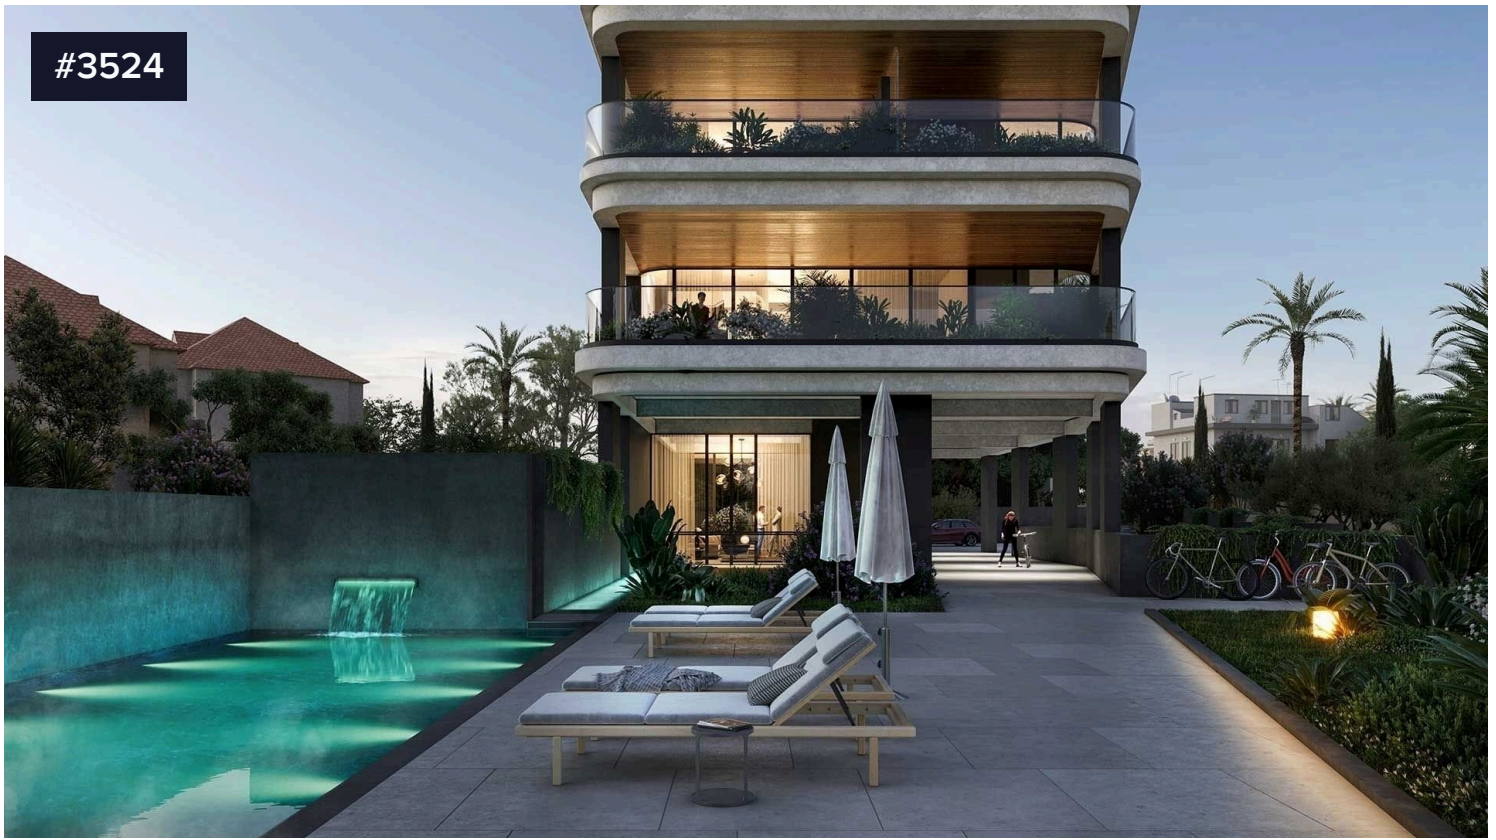

#3524

3 BEDROOM SEAVIEW PENTHOUSE IN PAREKKLISIA LIMASSOL (3524)

€7,270,000 +VAT

 Parekkklisia, Limassol

3 BEDROOM SEAVIEW PENTHOUSE IN PAREKKLISIA LIMASSOL (3524)

@7,270,000 EUR PLUS VAT

3 BEDROOMS

Bedrooms