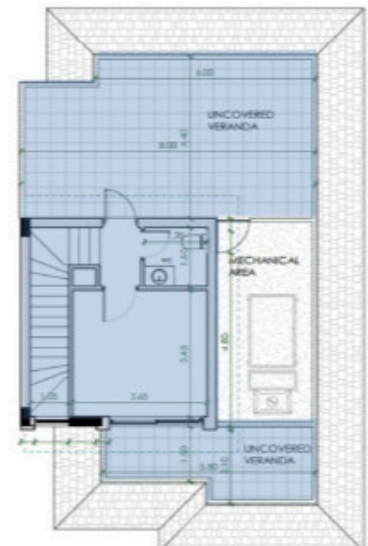

### PROPERTY OVERVIEW

- Floors: 2 Storeys + Roof Garden
- Bedrooms: 3+2
- Bathrooms: 2 (including 1 en-suite)
- Guest WC: 1
- Roof Garden Toilet: 1
- Additional Roof Garden Room: 1
- Internal Covered Area: 215.20 m<sup>2</sup>
- Covered Verandas: 22.70 m<sup>2</sup>
- Roof Garden Area: 44.20 m<sup>2</sup>

# Floor plans

GROUND FLOOR

FIRST FLOOR

ROOF GARDEN FLOOR

LAND AREA: 300.1m<sup>2</sup>  
 GROUND FLOOR AREA: 89.7m<sup>2</sup>  
 FIRST FLOOR AREA: 95.5m<sup>2</sup>  
 ROOF GARDEN ENCLOSED AREA: 29.6m<sup>2</sup>  
 TOTAL INTERNAL HOUSE AREA: 215.2m<sup>2</sup>