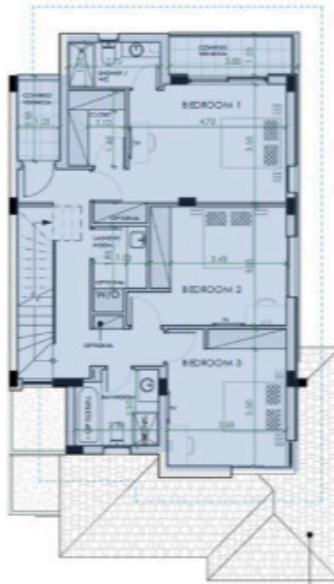

### PROPERTY OVERVIEW

- Floors: 2 Storeys + Roof Garden
- Bedrooms: 3+2
- Bathrooms: 2 (including 1 en-suite)
- Guest WC: 1
- Roof Garden Toilet: 1
- Additional Roof Garden Room: 1
- Internal Covered Area: 215.20 m<sup>2</sup>
- Covered Verandas: 22.70 m<sup>2</sup>
- Roof Garden Area: 44.20 m<sup>2</sup>

# Floor plans

GROUND FLOOR

FIRST FLOOR

ROOF GARDEN FLOOR

LAND AREA: 300.1m<sup>2</sup>  
 GROUND FLOOR AREA: 89.7m<sup>2</sup>  
 FIRST FLOOR AREA: 95.5m<sup>2</sup>  
 ROOF GARDEN ENCLOSED AREA: 29.6m<sup>2</sup>  
 TOTAL INTERNAL HOUSE AREA: 215.2m<sup>2</sup>