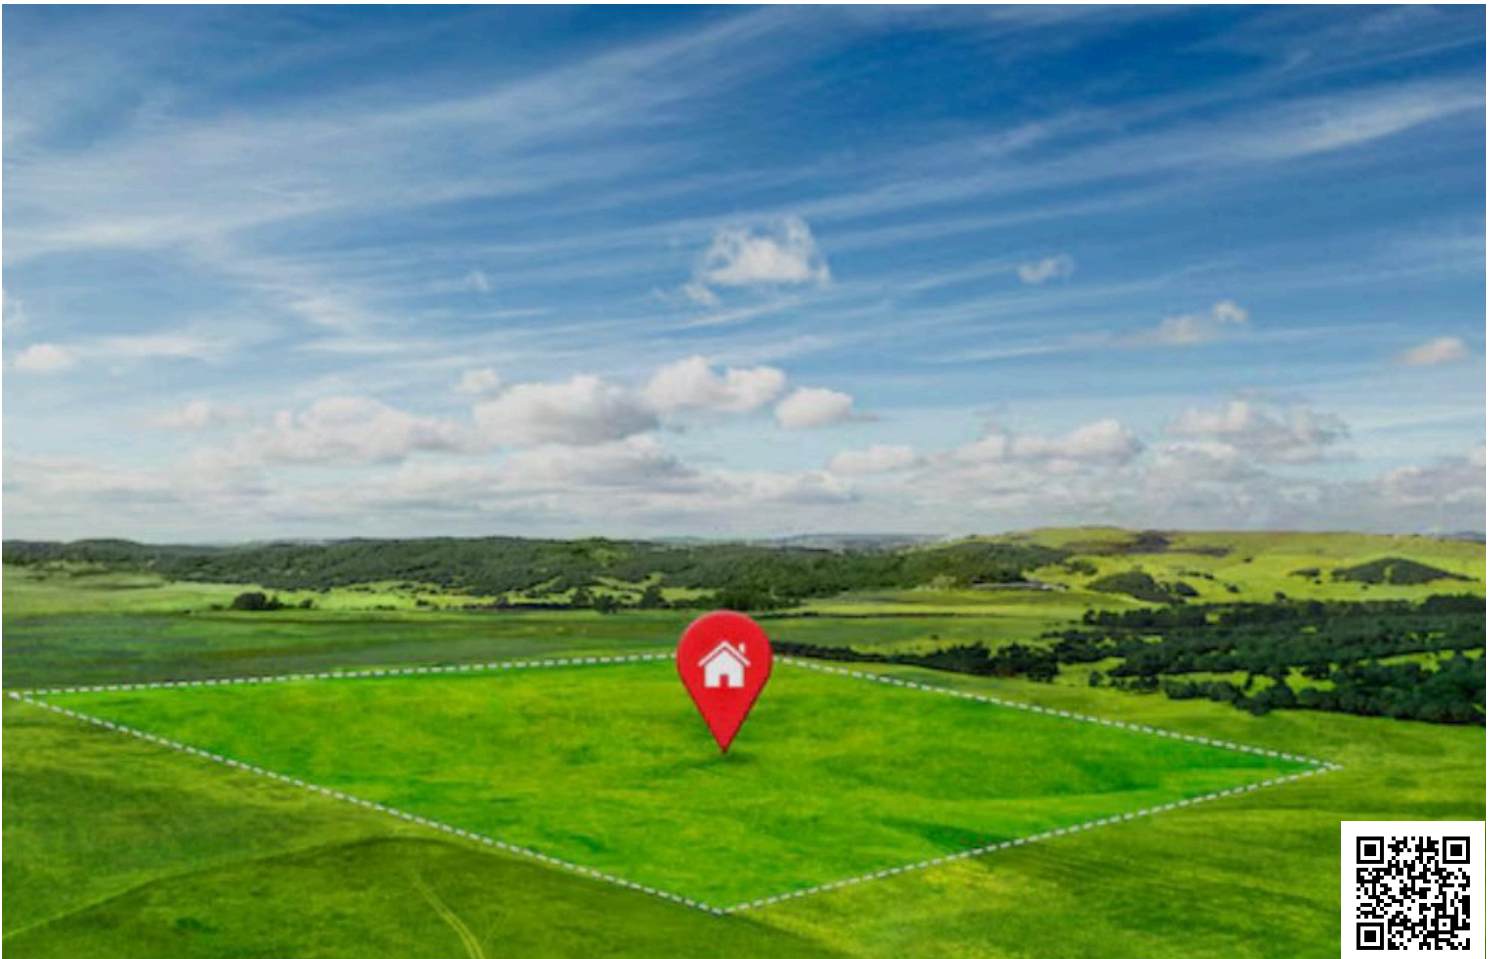

#18129

Large Building Plot for Sale in Ypsonas Area

Ypsonas, Limassol

€230,000 +VAT