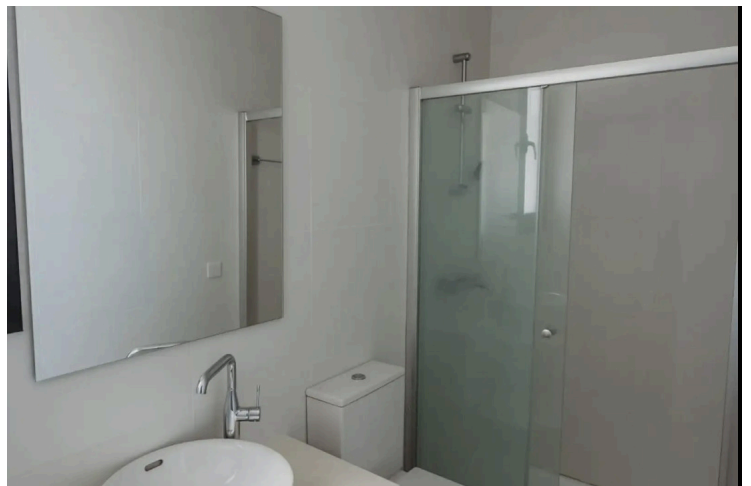

Overview

Specifications

Bedrooms

3

Bathrooms

1

Covered

111 m²

Type	Apartment
Showers	1
Toilets	3
Covered veranda	23 m²

Status	Key ready
Year of construction	2018
Furnished	Partially furnished
Energy efficiency rating	B+

Description

Modern 3-Bedroom Apartment for Rent

Spacious and modern 3-bedroom apartment located on the 2nd floor of a contemporary residential building (only 8 apartments, 4 floors total), built in 2018.

The apartment offers a bright and functional layout with high-quality finishes throughout.

? Key Features:

- 3 Bedrooms
- 3 Bathrooms
- Large 23 m² veranda
- Covered parking space
- Storage room
- Elevator access
- Secure entrance door

? Interior:

- Semi-furnished (beds can be added upon request)
- Fully equipped with all electrical appliances (including small appliances like kettle & dishwasher)
- Modern open-plan kitchen
- Built-in wardrobes