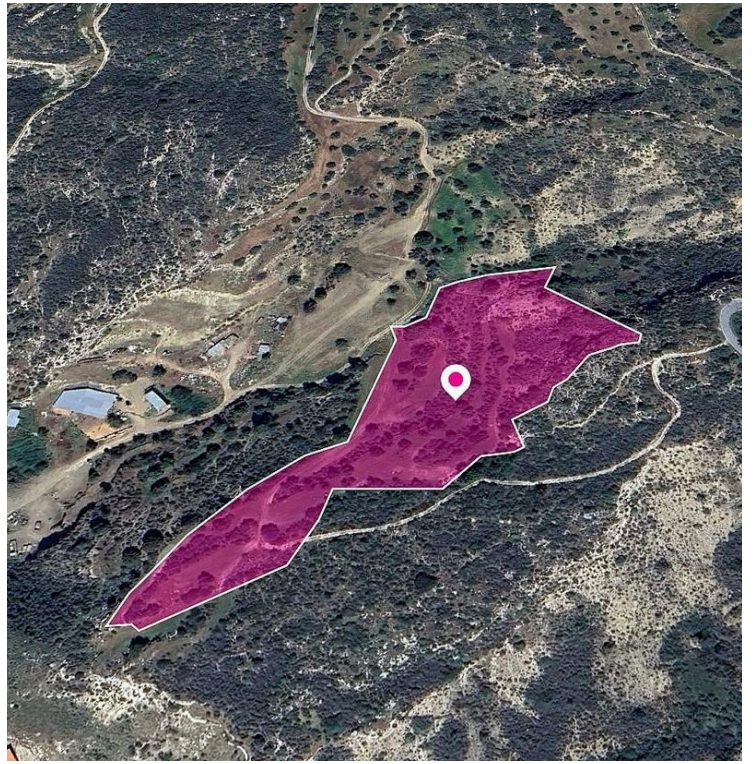

#16531

Field in Agios Isidoros, Paphos

📍 Agios Isidoros, Paphos

€16,000

Overview

Specifications

Area

 21071 m²

Type

Field

Description

"Properties listed with a Reserve Price indicate that the Seller reserves its right to not accept offers below the specified price. All offers must exceed the Reserve Price. While lower offers may be submitted, they are unlikely to be considered by the Seller." Special protection field, extending to about 21.071 sq.m. in total. The asset is located approx. 150m to the northeast of the village's central area. The property falls within Zone Z1, with a building coefficient of 6%, coverage of 6%, and permission for 2 floors (8.3m) of construction. Location Coordinates: 35.00689094, 32.47298668