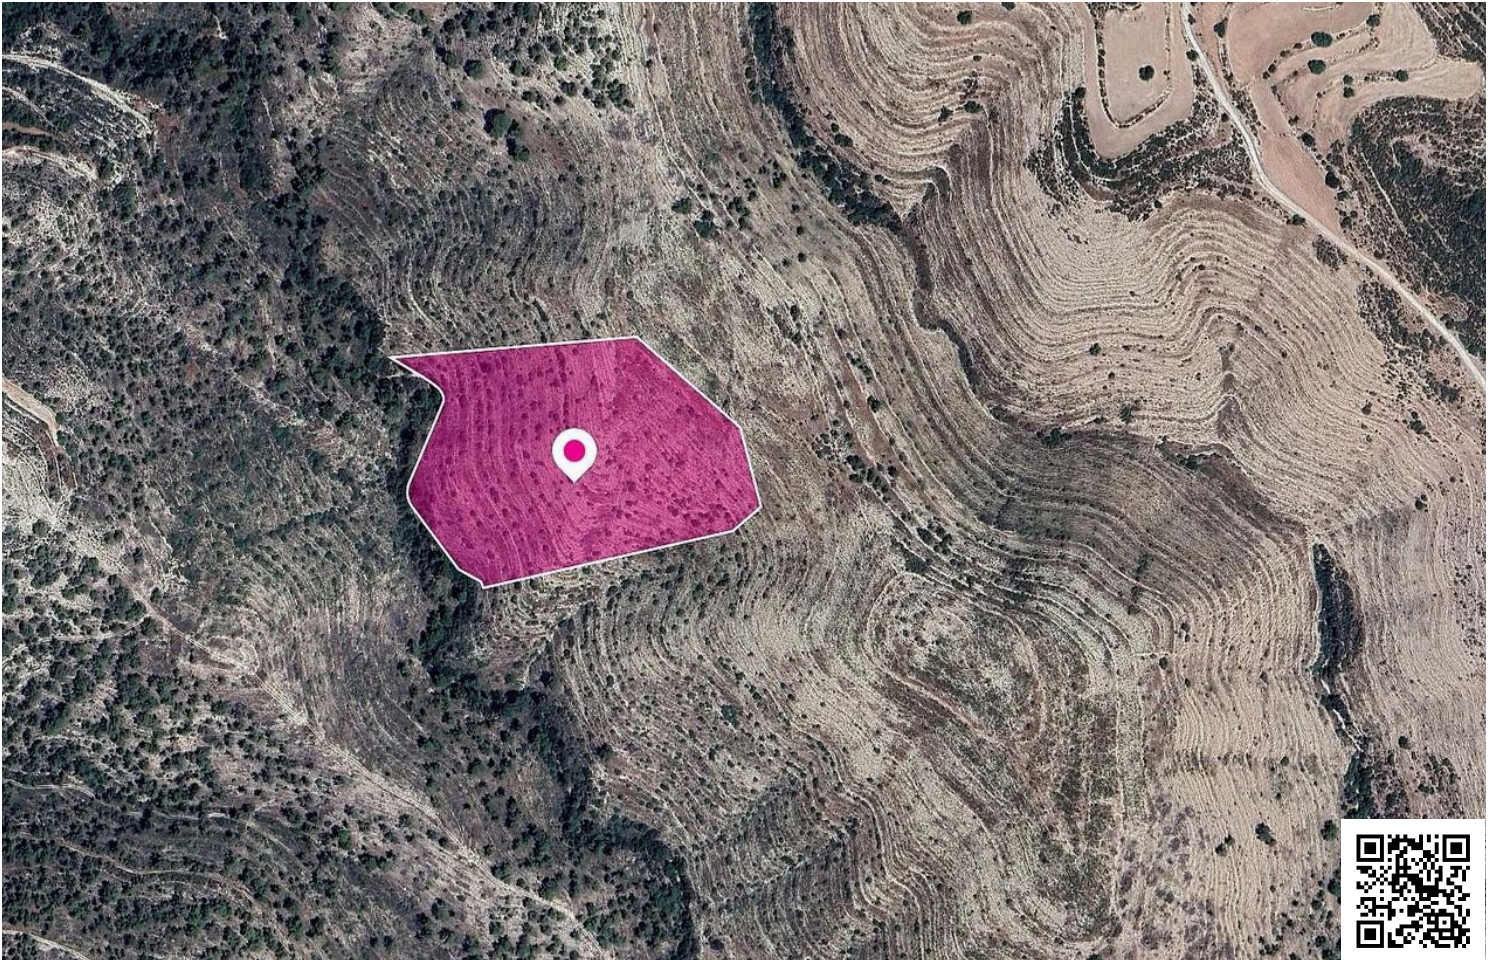

#16505

Field, Agios Therapon, Limassol

📍 Agios Therapon, Limassol

€13,000