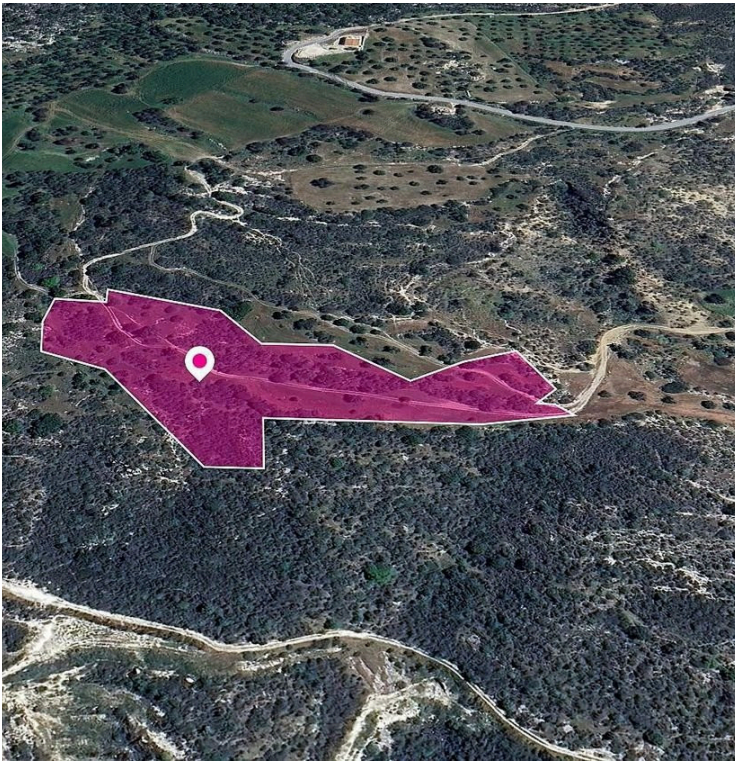

#16488

(Share) Field, Agios Isidoros, Paphos

📍 Agios Isidoros, Paphos

€7,000

Overview

Specifications

Area

 16390 m²

Type

Field

Description

66% share of a special Protection field, extending to about 10,817 out of 16,389 sq.m. in total. The asset is located approx. 165m north from the centre of the village The property falls within Zone Z1, with a building coefficient of 6%, coverage of 6%, and permission for 2 floors (8.3m) of construction. GPS coordinates: 35.011071 32.472786