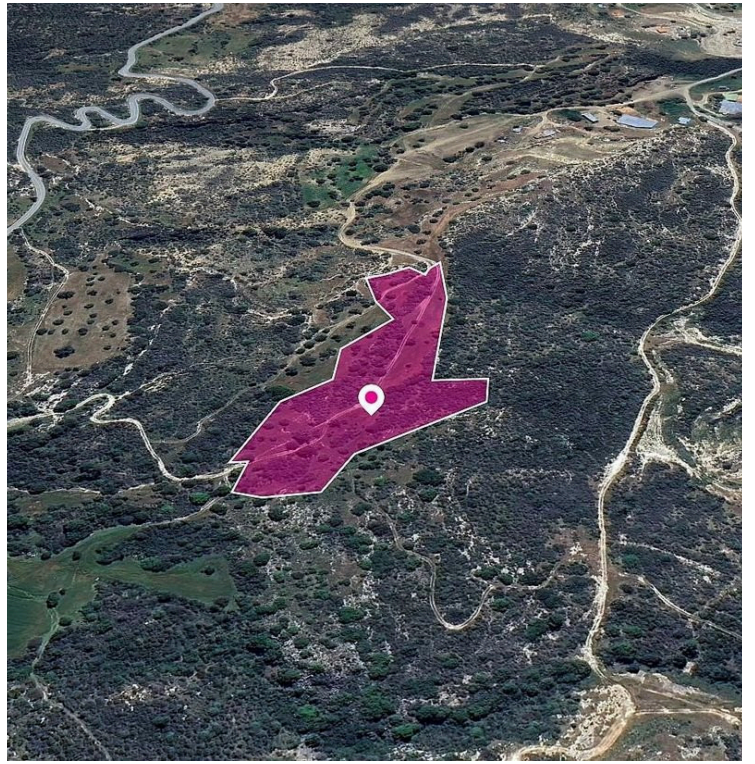

#16488

(Share) Field, Agios Isidoros, Paphos

📍 Agios Isidoros, Paphos

€7,000

Overview

Specifications

Area

 16390 m²

Type

Field

Description

66% share of a special Protection field, extending to about 10,817 out of 16,389 sq.m. in total. The asset is located approx. 165m north from the centre of the village The property falls within Zone Z1, with a building coefficient of 6%, coverage of 6%, and permission for 2 floors (8.3m) of construction. GPS coordinates: 35.011071 32.472786