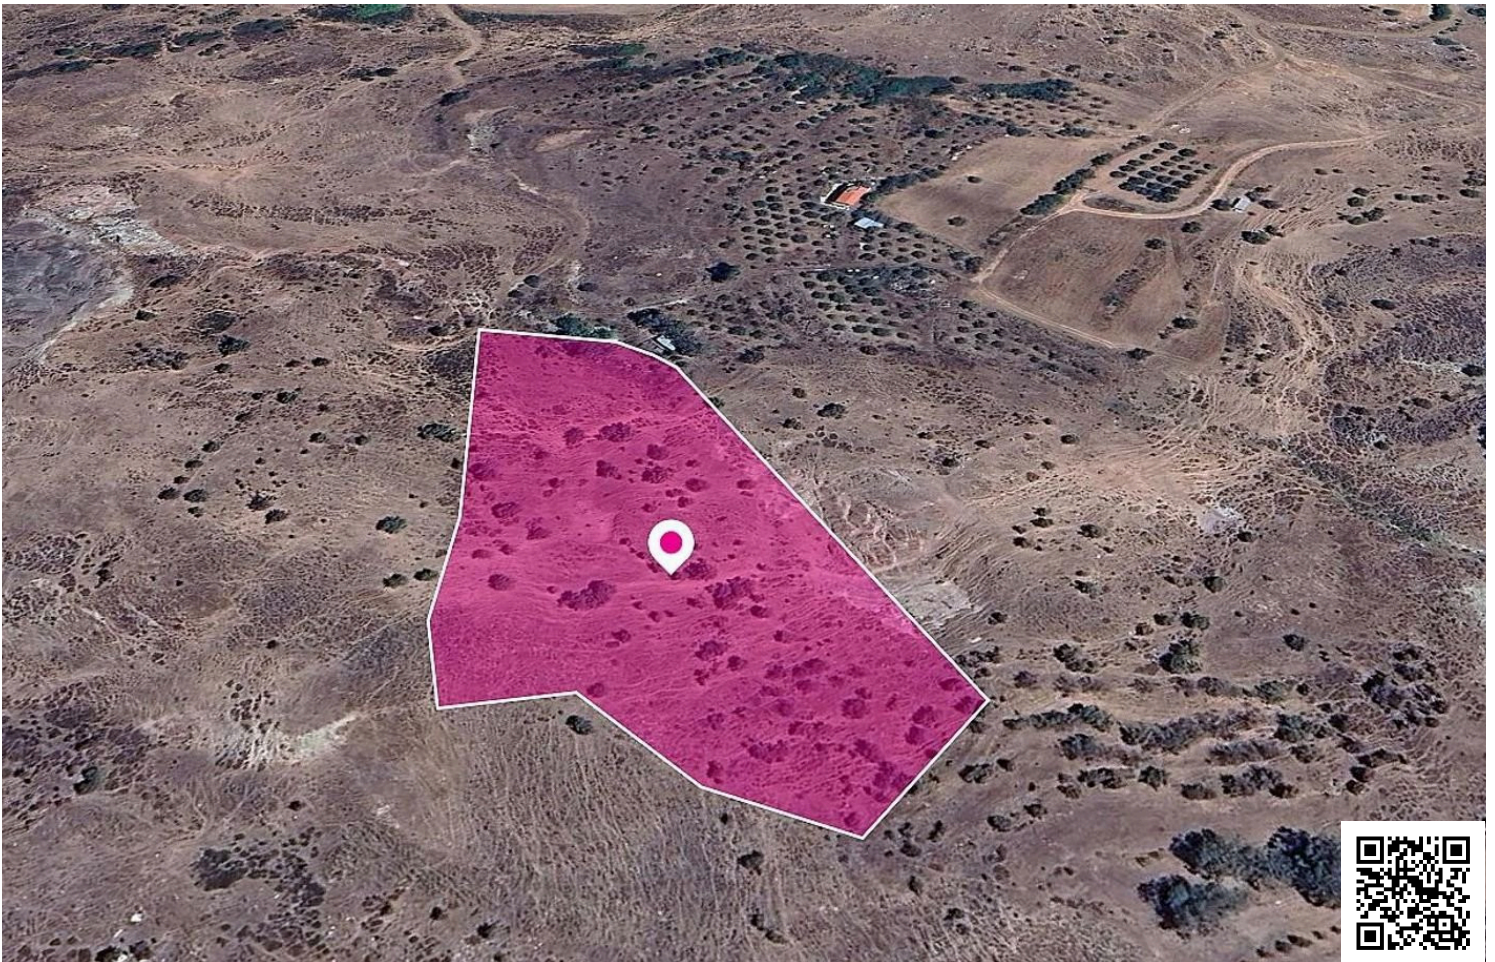

#16445

Agricultural Field, Choletria, Paphos

📍 Choletria, Paphos

€15,500