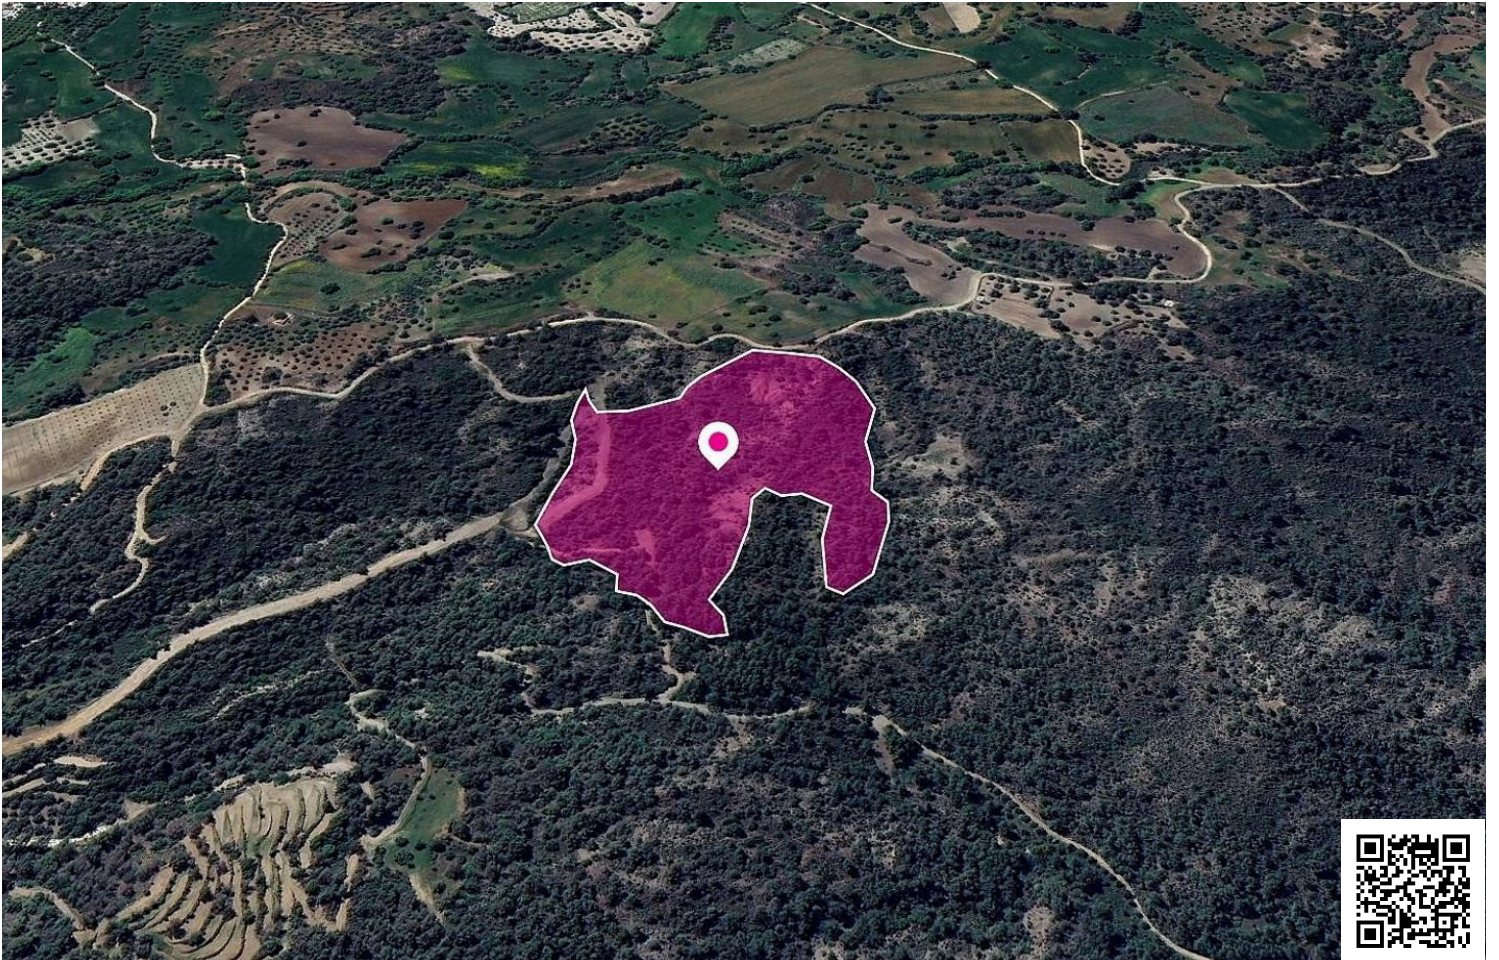

#16442

(Share) Agricultural Field, Lysos, Paphos

 Lysos, Paphos

€8,000

Overview

Specifications

Area

 **53847 m²**

Type

Field

Description

25% share of an agricultural field, extending to about 53.847 sq.m. in total. The share correspond to approximately 13.462 sq.m. The asset is located approx. 2klm south of the community's centre. The property falls within Zone Γ3, with a building coefficient of 10%, coverage of 10%, and permission for 2 floors (8.3m) of construction. GPS coordinates: 35.013550 32.512863

Additional information

Planning zones

Zone	Cover factor	Build factor	Max height	Max floors	Affected percentage
Γ3	10%	10%	8.3 m	2	100%

Contact us

Stavroula Michail

 (+357) 99810880

 stavroulamichail.lextrus@gmail.com