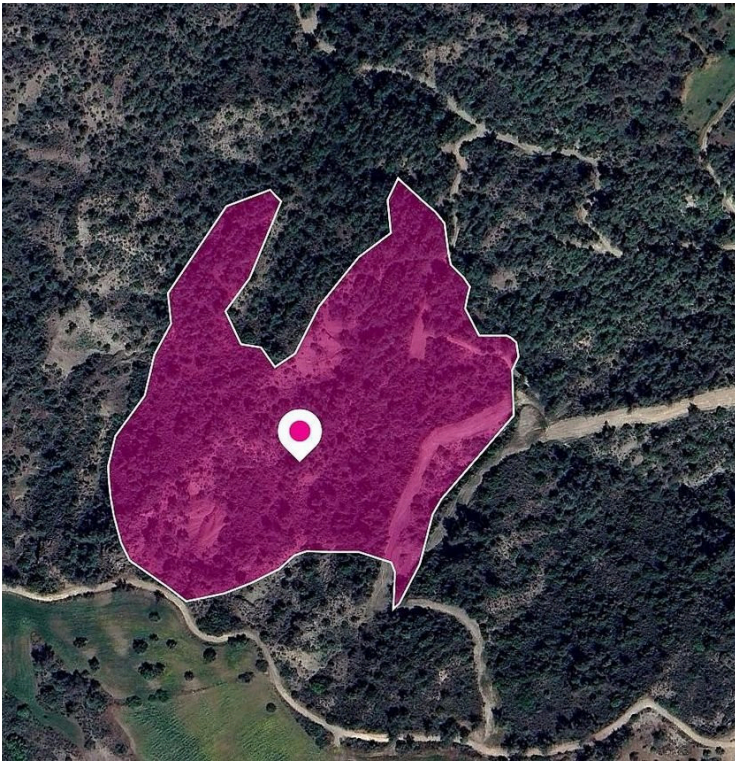

#16442

(Share) Agricultural Field, Lysos, Paphos

 Lysos, Paphos

€8,000

Overview

Specifications

Area

 **53847 m²**

Type

Field

Description

25% share of an agricultural field, extending to about 53.847 sq.m. in total. The share correspond to approximately 13.462 sq.m. The asset is located approx. 2klm south of the community's centre. The property falls within Zone Γ3, with a building coefficient of 10%, coverage of 10%, and permission for 2 floors (8.3m) of construction. GPS coordinates: 35.013550 32.512863