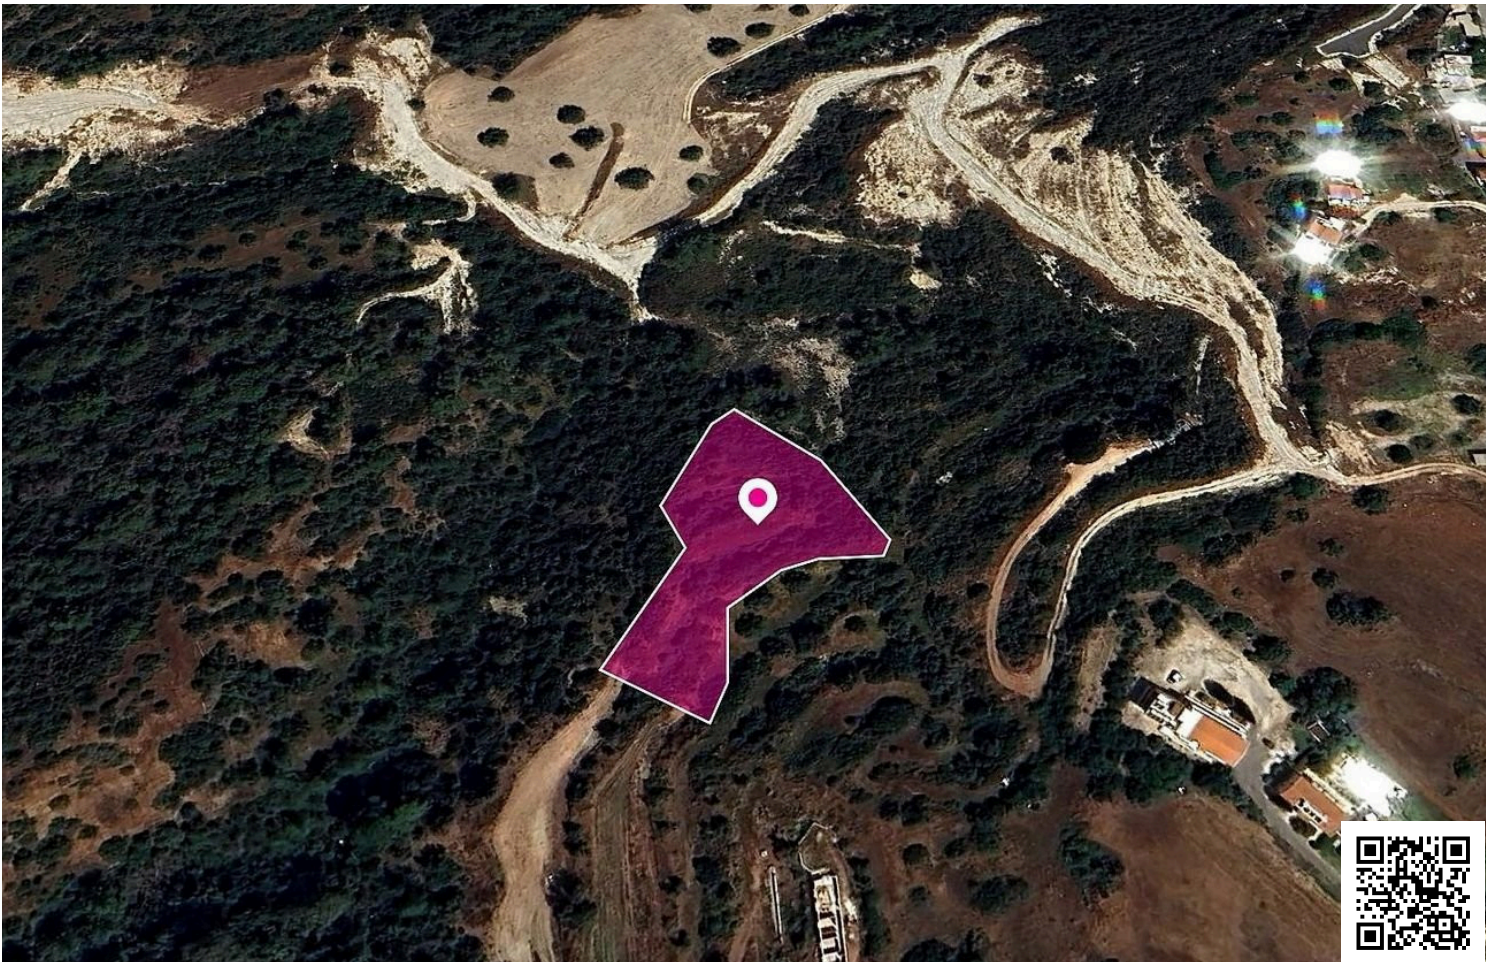

#16439

Agricultural Field in Neo Chorio, Paphos

📍 Neo Chorio Pafou, Paphos

€15,000