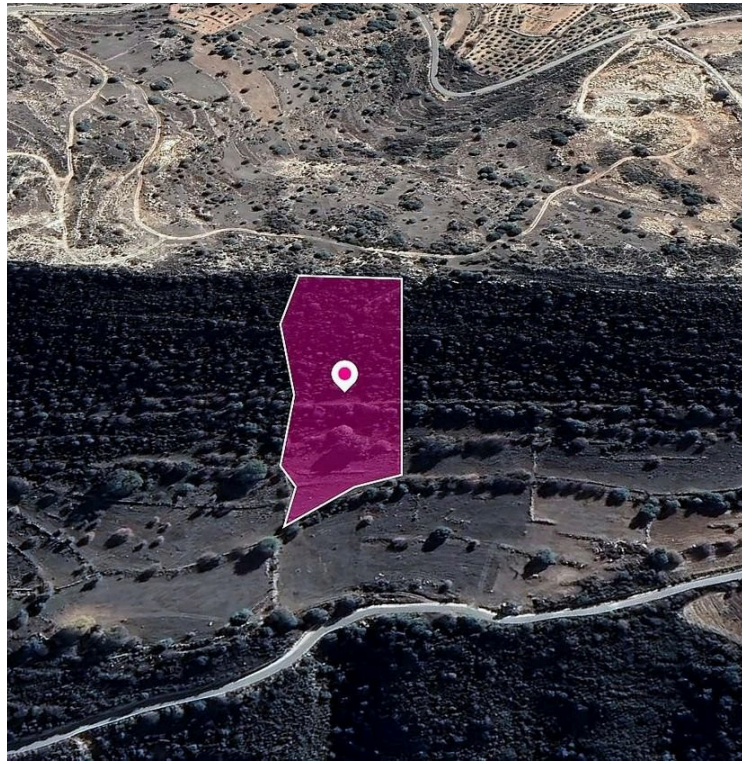

#16437

Agricultural Field, Pachna, Limassol

 Pachna, Limassol

€15,000

Overview

Specifications

Area

 15337 m²

Type

Field

Description

Agricultural field, extending to about 15,337 sq.m. in total. The asset is located approx. 3.5 km west from the centre of the village. The property falls within Zone Γ3, with a building coefficient of 10%, coverage of 10%, and permission for 2 floors (8.3m) of construction. GPS coordinates: 34.767057 32.750920