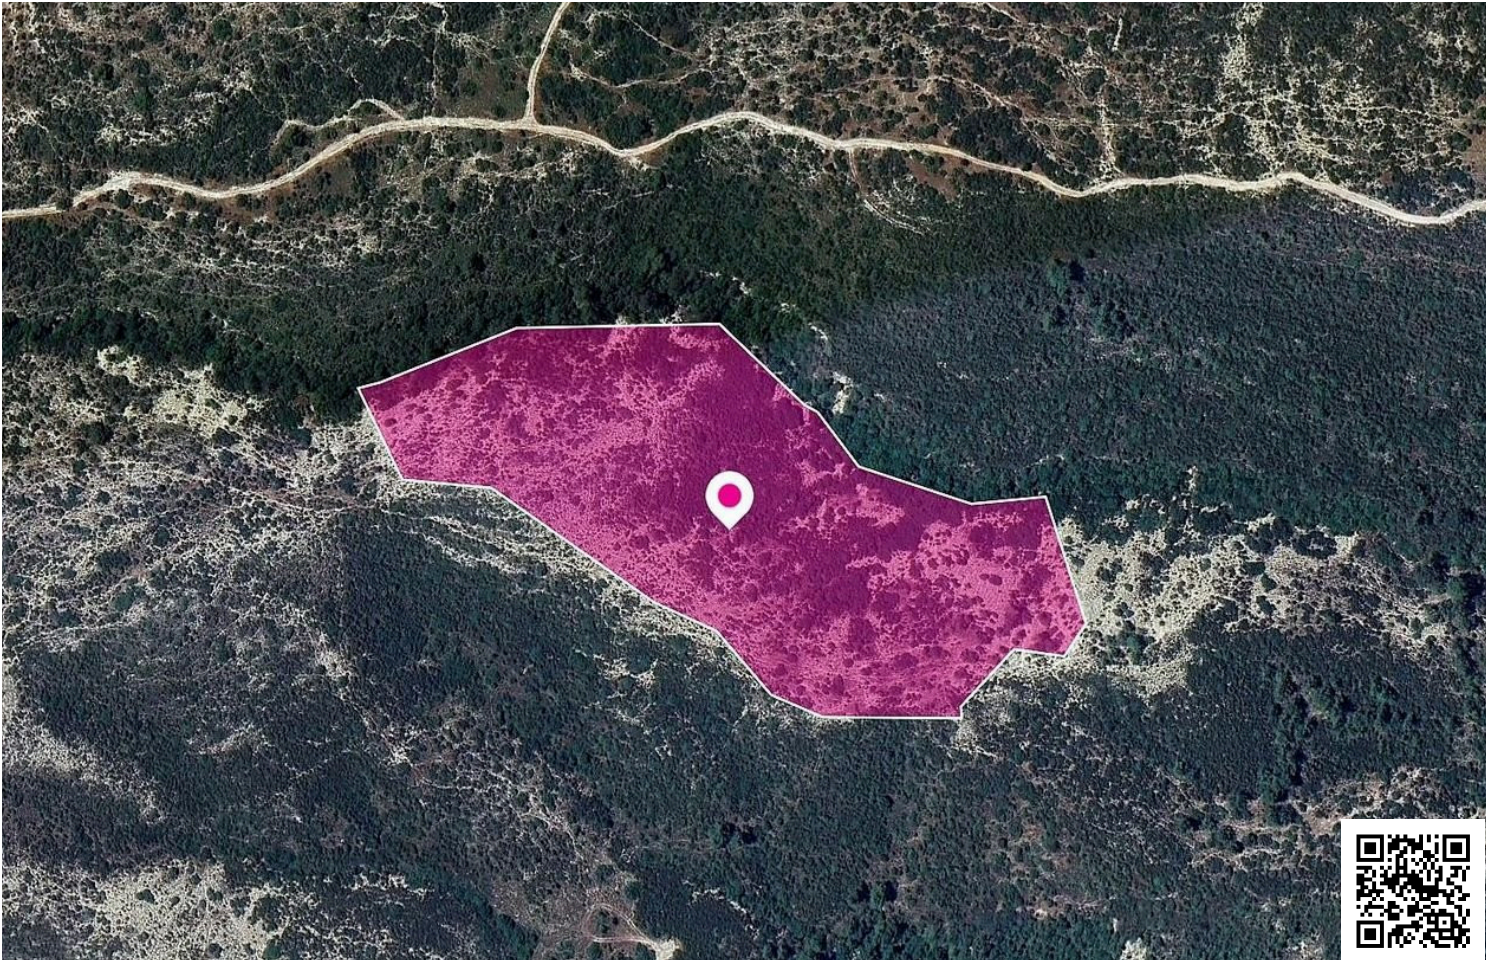

#16436

Field in Platanisteia Community, Limassol

📍 Platanisteia, Limassol

€14,000