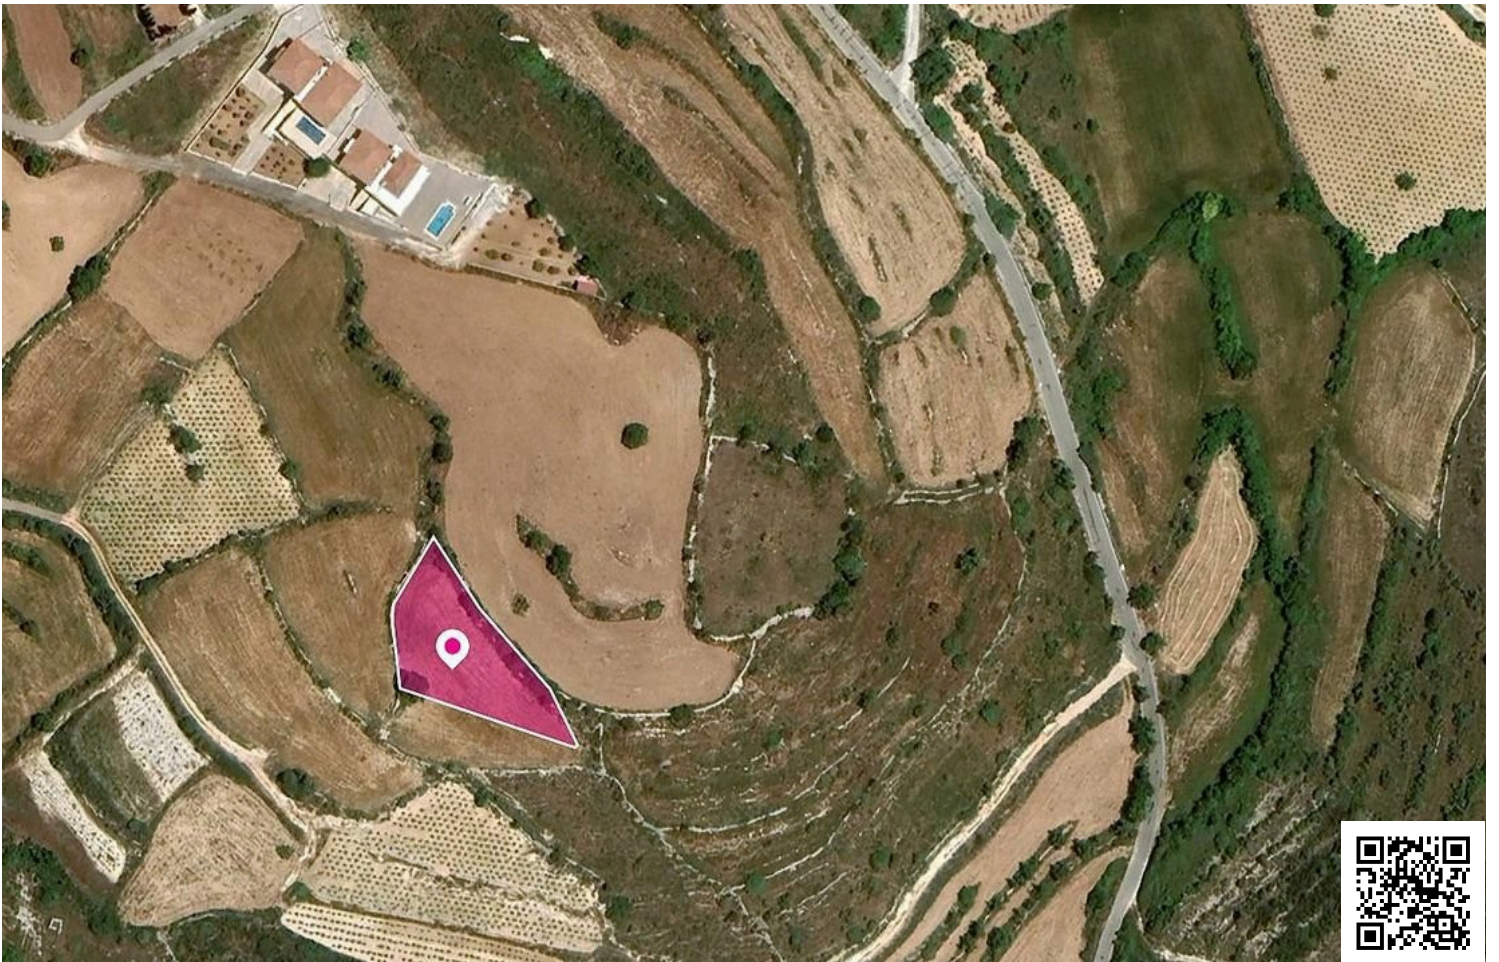

#16370

Field in Kathikas, Paphos

Kathikas, Paphos

€30,000 +VAT