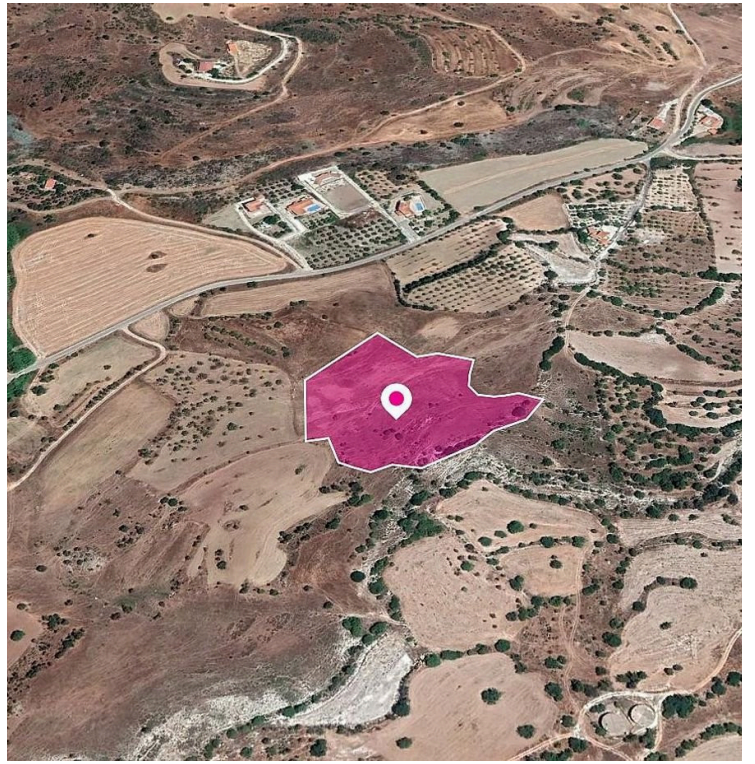

#16319

(Share) Agricultural Field, Nata, Paphos

📍 Nata, Paphos

€16,500

Overview

Specifications

Area

 14382 m²

Type

Field

Description

This is a 67% share of an agricultural field with a total area of 14.382 sq.m. Property is located 21.5km from the centre of the Village. The surface of the field is even with irregular shape. The property falls within Zone Γ3, with a building coefficient of 10%, coverage of 10%, and permission for 2 floors (8.3m) of construction. GPS coordinates: 34.768528 32.560108