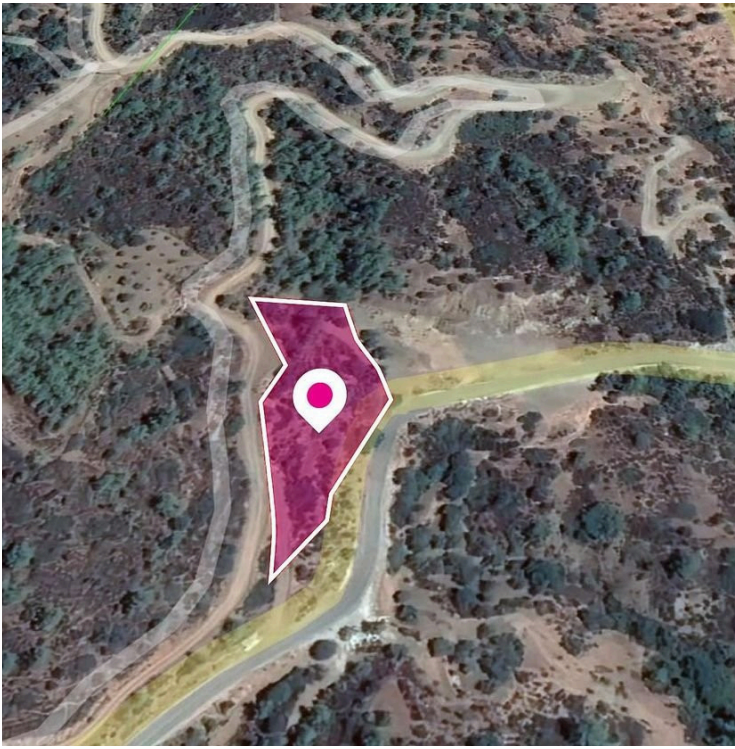

#16232

Agricultural field, Lysos

 Lysos, Paphos

€17,000

Overview

Specifications

Area

 4360 m²

Type

Field

Description

Agricultural field extending to approximately 4,360 sq.m. in total, located in Zone Γ3. It has a building coefficient of 10%, coverage of 10%, and permits for the construction of up to two floors (8.3m). The surrounding area is primarily agricultural land. Access to the property is via a registered dirt road with a road frontage of approximately 140 meters. It is situated approximately 2,2 kilometers east of the center of Lysos village. Location Coordinates: 35.00072043 32.53651416