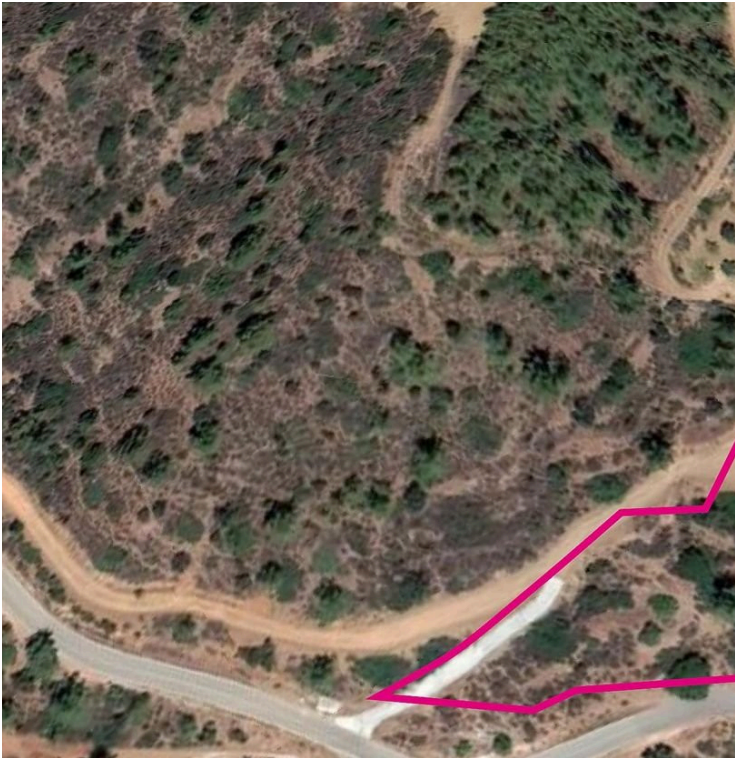

#16232

Agricultural field, Lysos

 Lysos, Paphos

€17,000

Overview

Specifications

Area

 4360 m²

Type

Field

Description

Agricultural field extending to approximately 4,360 sq.m. in total, located in Zone Γ3. It has a building coefficient of 10%, coverage of 10%, and permits for the construction of up to two floors (8.3m). The surrounding area is primarily agricultural land. Access to the property is via a registered dirt road with a road frontage of approximately 140 meters. It is situated approximately 2,2 kilometers east of the center of Lysos village. Location Coordinates: 35.00072043 32.53651416