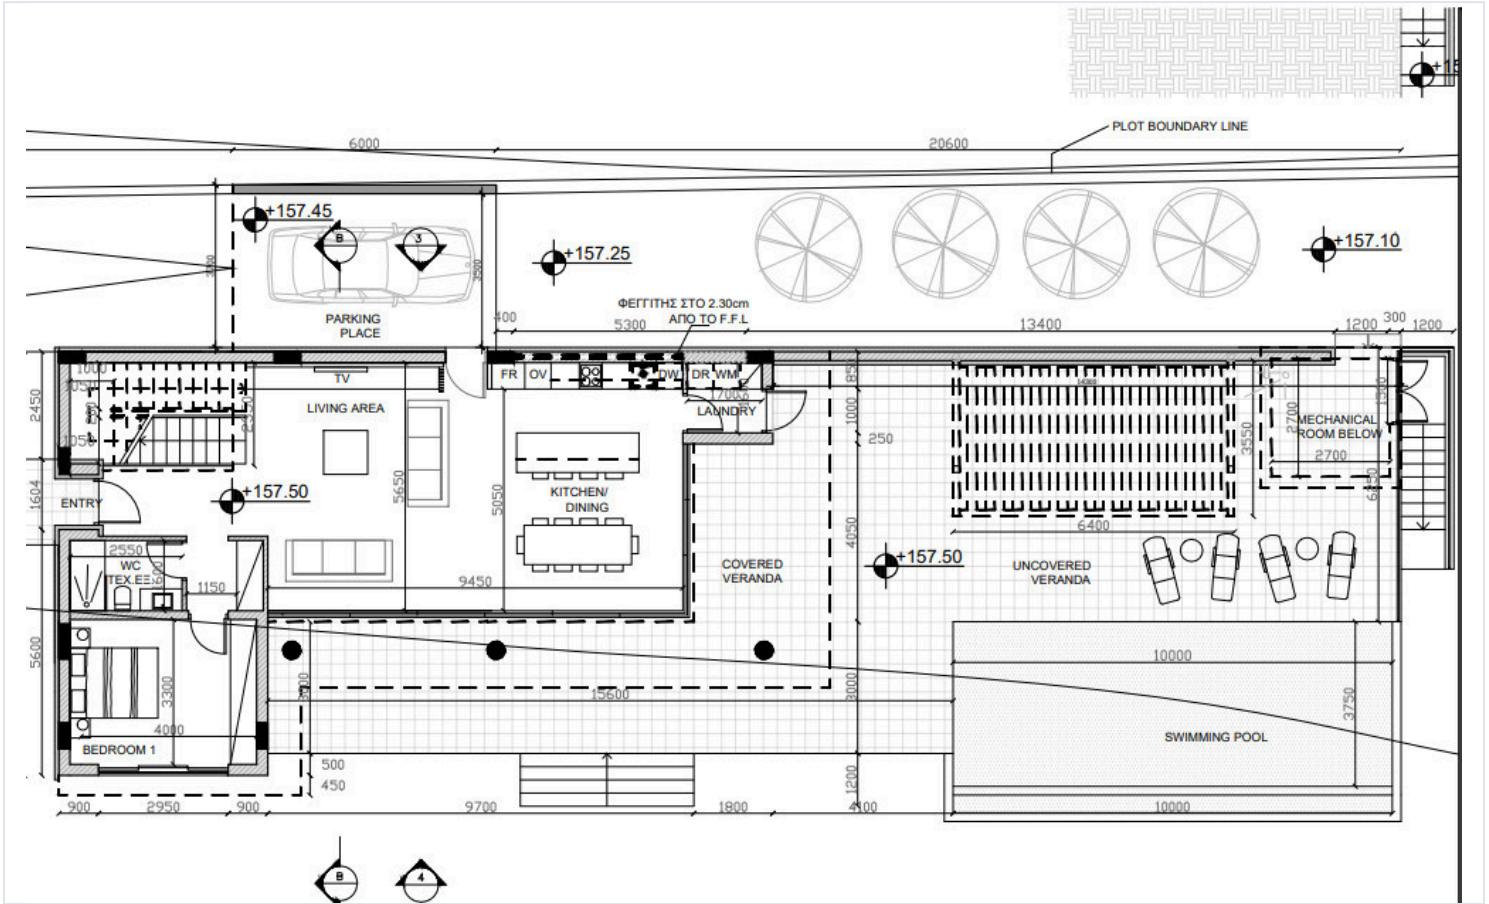

Floor plans