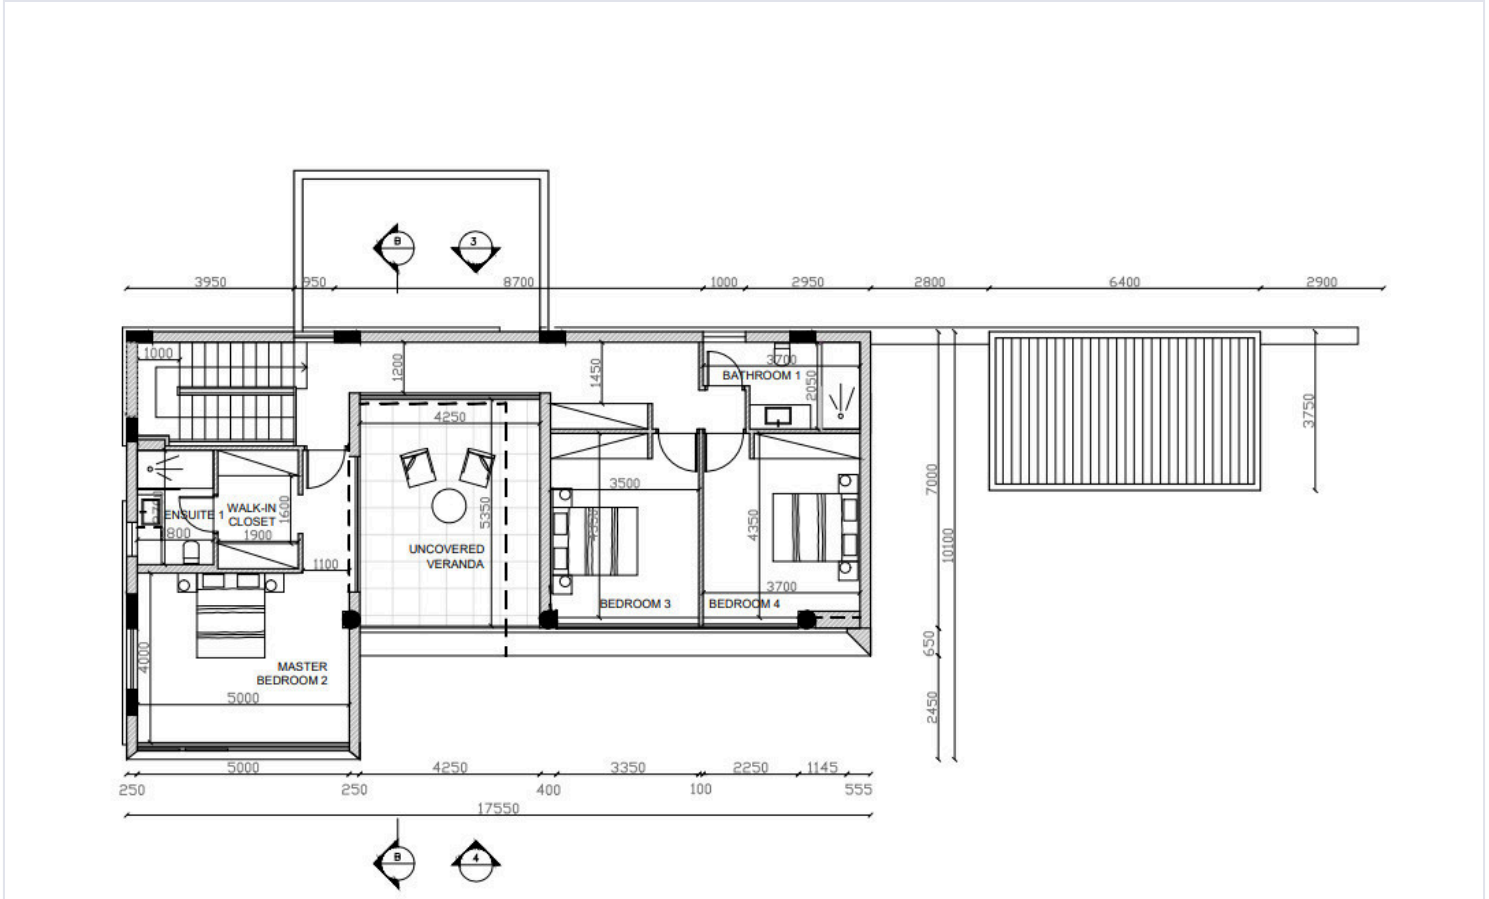

Floor plans