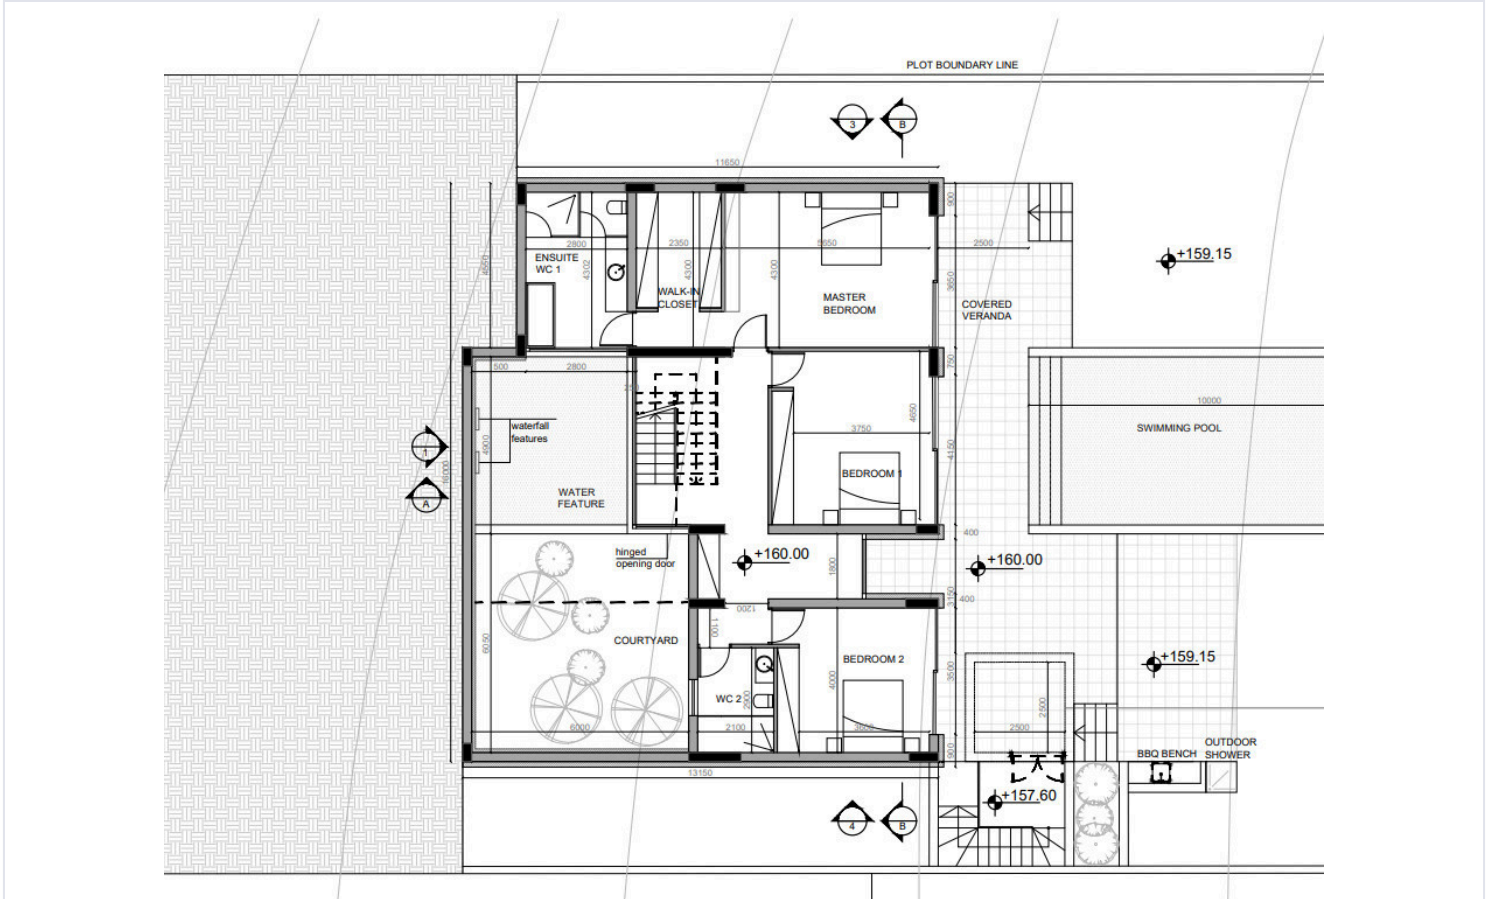

### Measurements

Covered Internal Area: 216.20 m<sup>2</sup>

Covered Veranda: 95.6 m<sup>2</sup>

Plot Size: 966 m<sup>2</sup>

Delivery Date: Key Ready – 2025

# Floor plans