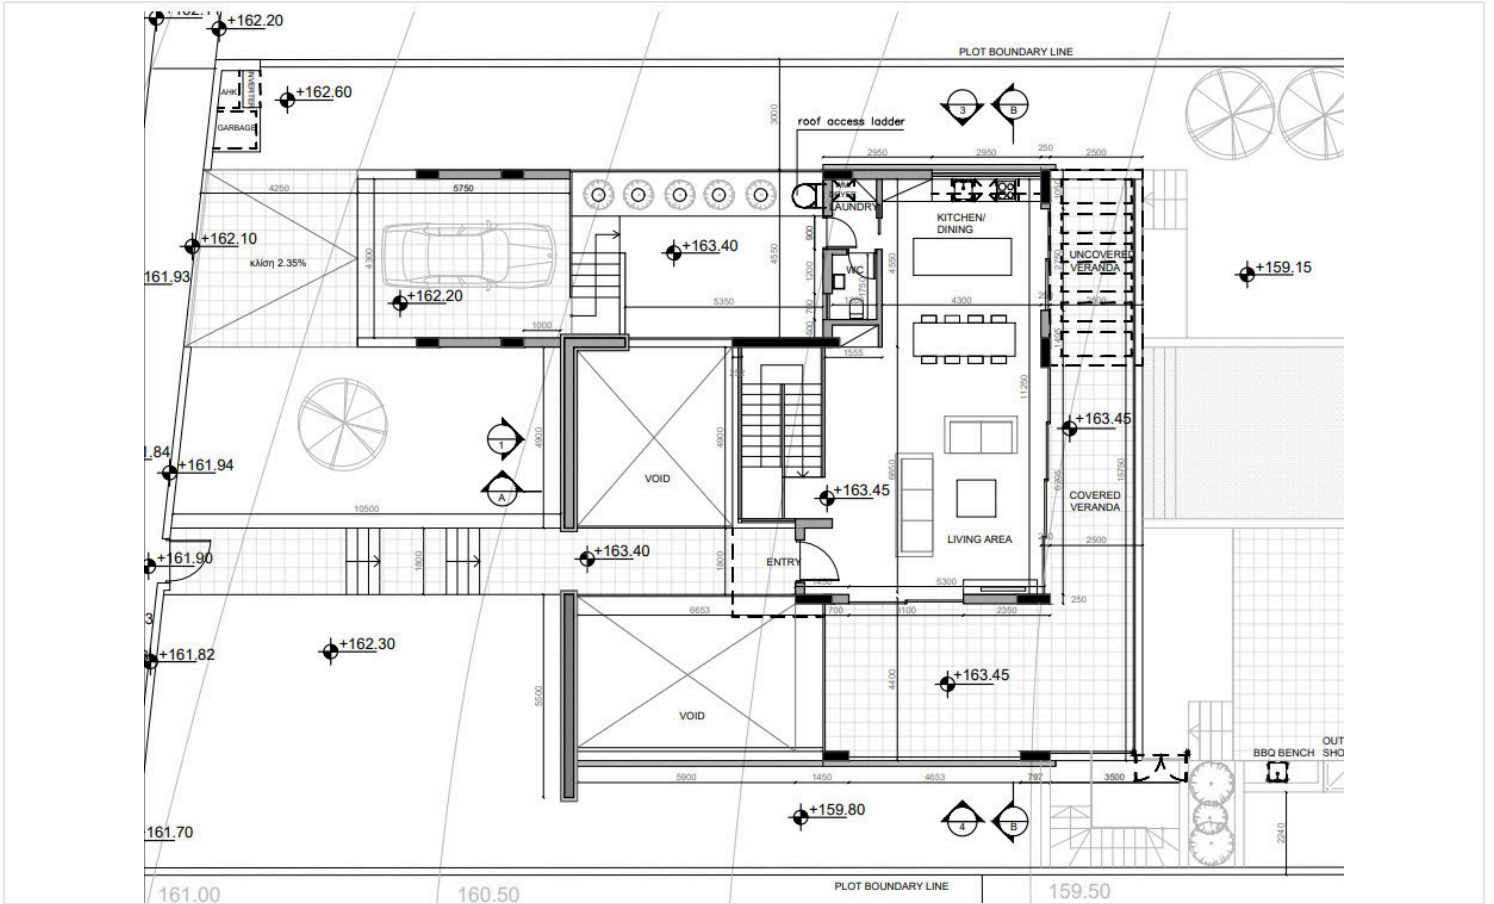

### Measurements

Covered Internal Area: 216.20 m<sup>2</sup>

Covered Veranda: 95.6 m<sup>2</sup>

Plot Size: 966 m<sup>2</sup>

Delivery Date: Key Ready – 2025

# Floor plans