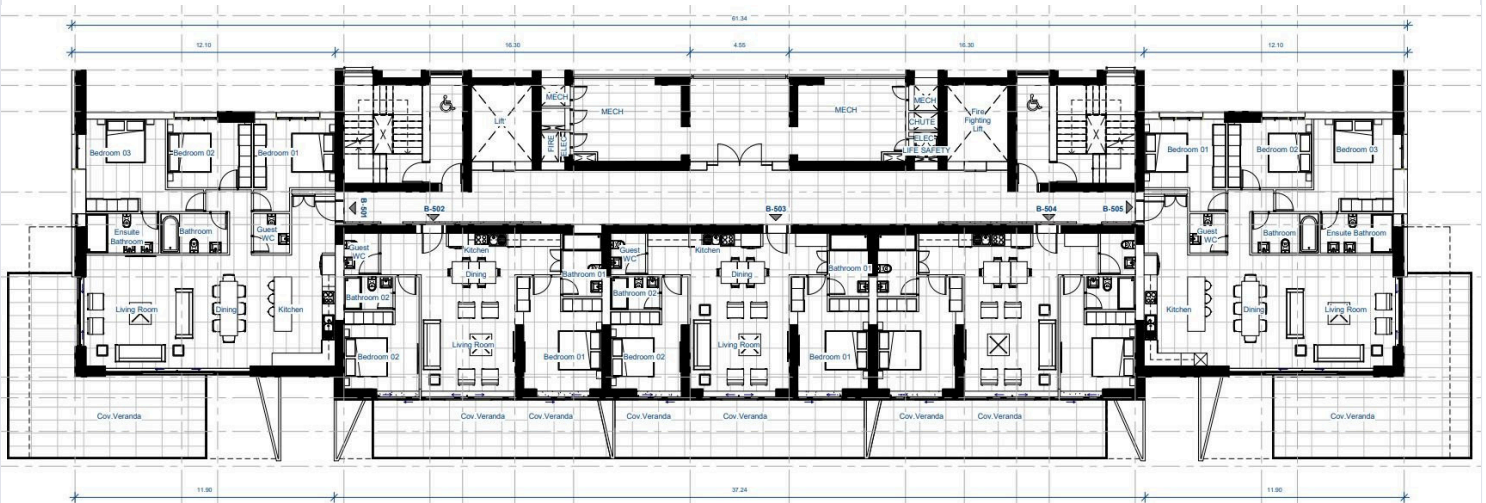

Bathrooms

 2

Covered

 96.16 m²

Type	Apartment
Toilets	3
Covered veranda	31.66 m²
Covered parking	12.5 m²
Status	Under construction

Year of construction	2027
Furnished	Unfurnished
Structure	Concrete
Facade	Concrete
Energy efficiency rating	 A

Square Meters Overview:

Covered Internal Area: 96.16 m²

Covered Veranda: 31.66 m²

Delivery Date: January 2027

Property Features:

Located on the Fifth Floor of a well-designed 15-story building with elevator access, this spacious apartment offers:

Floor plans

① 5th Floor 1-100
1 : 100

Additional information

Facilities

Aircondition, Provision

Heating, Provision

Childrens playground

Parking, Covered