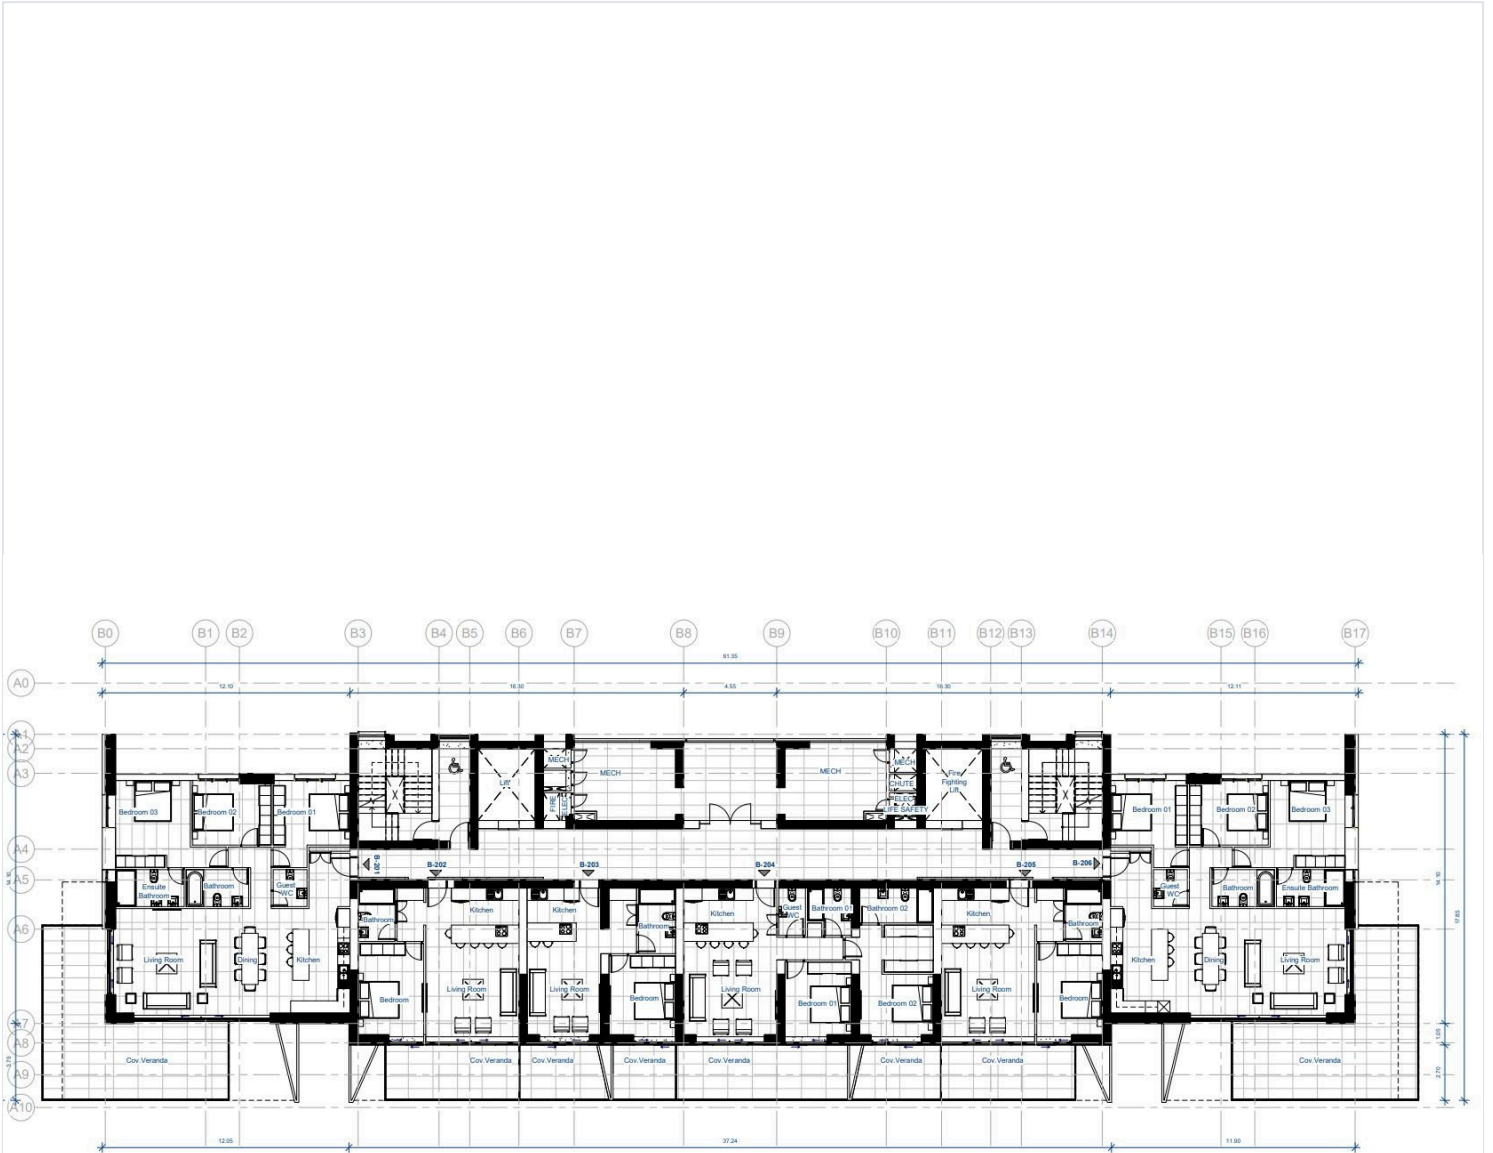

Floor plans

1 2nd Floor 1-100
1 : 100