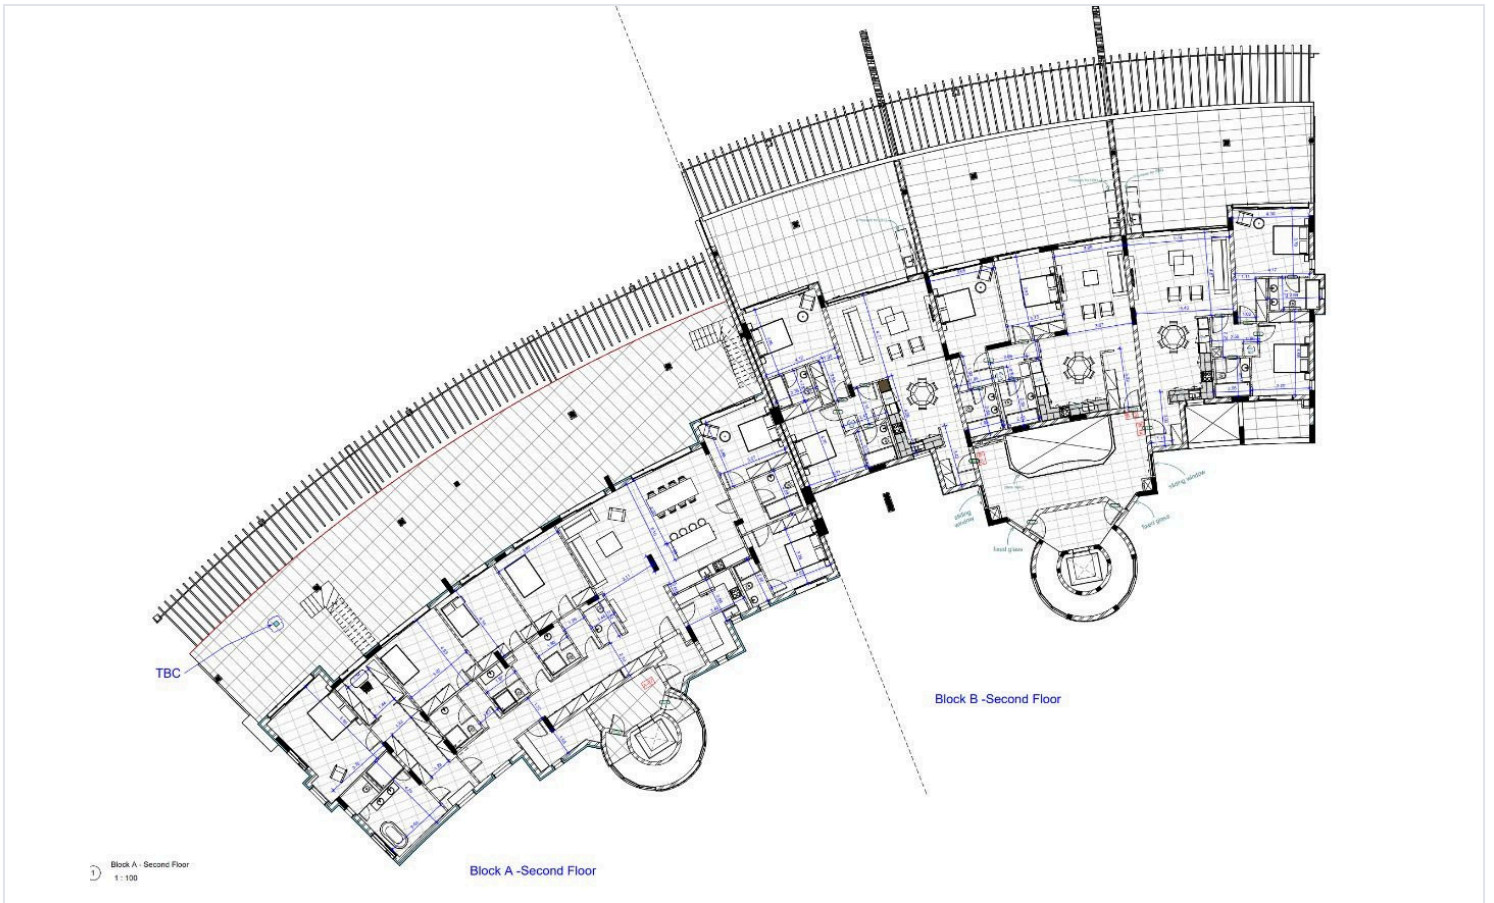

Bathrooms

 3

Covered

 140 m²

Type	Apartment
Toilets	3
Covered veranda	75 m²
Status	Under construction
Year of construction	2025

Furnished	Unfurnished
Structure	Concrete
Facade	Concrete
Energy efficiency rating	 A

Description

Luxury 3 Bedroom Apartment With Sea view In Tombs of the kings, Paphos (13231)

A beautifully designed 3-bedroom, 3-bathroom apartment located in the vibrant Tombs of the Kings area, currently under construction and set for delivery in November 2025. Situated on the first floor of a stylish three-story building, this property offers the perfect blend of contemporary living, comfort, and unbeatable location.

Square Meters Overview:

Covered Internal Area: 140 m²

Covered Veranda: 75 m²

Delivery Date: November 2025

Property Highlights:

Spacious, open-plan layout with 3 generously sized bedrooms and 3 modern bathrooms

Floor plans

Additional information

Facilities

Aircondition, Provision

Gym

Solar photovoltaic panels
(provision)

Childrens playground

Heating, Underfloor