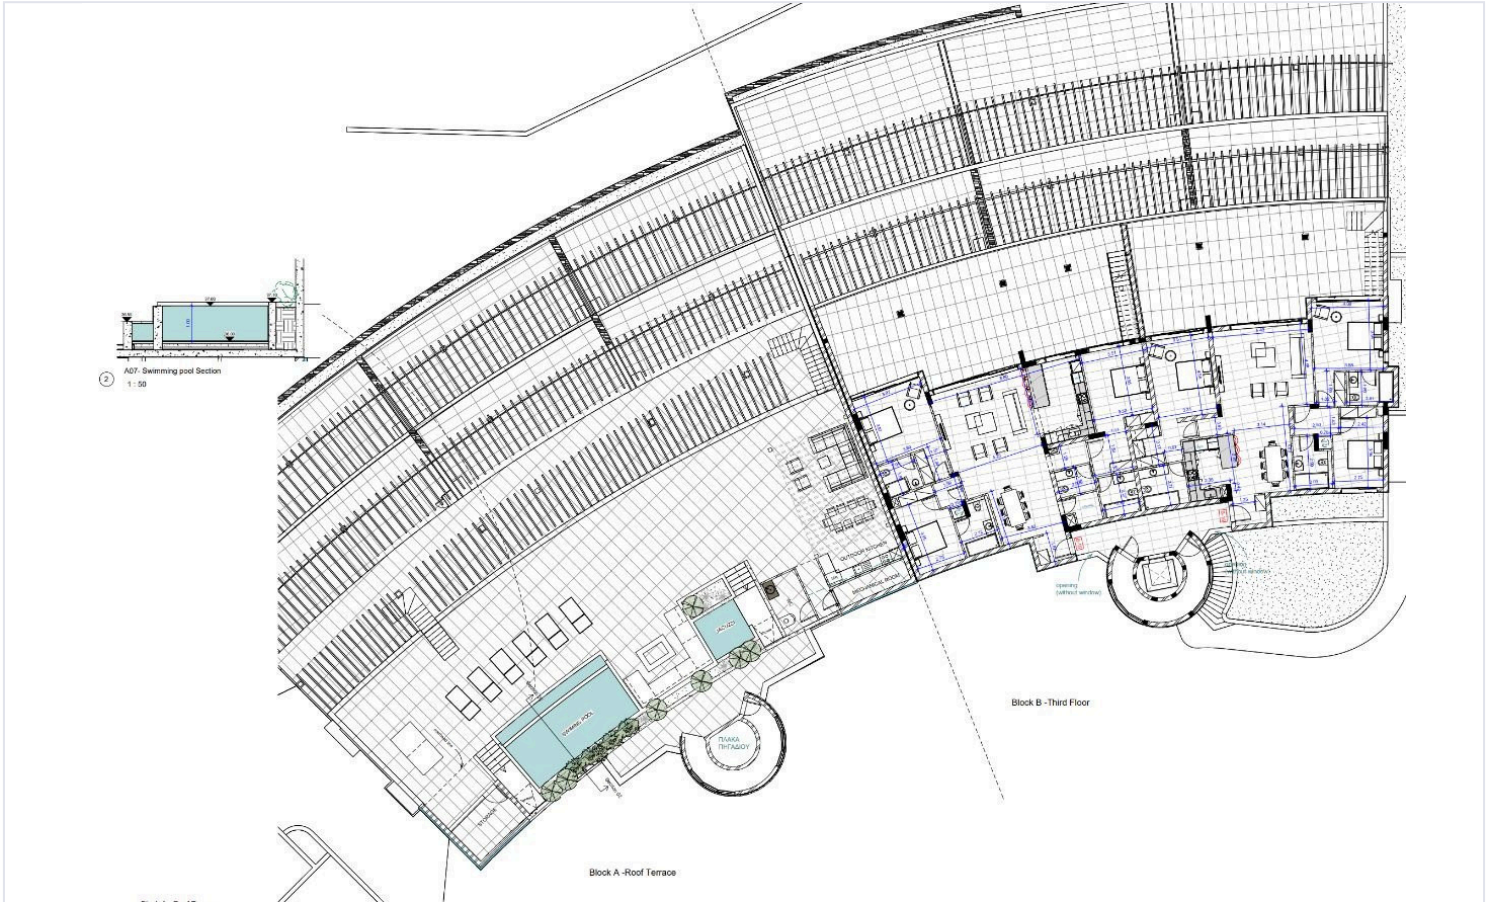

Bathrooms

 3

Covered

 140 m²

Type	Apartment
Toilets	3
Covered veranda	75 m²
Status	Under construction
Year of construction	2025

Furnished	Unfurnished
Structure	Concrete
Facade	Concrete
Energy efficiency rating	 A

Description

Luxury 3 Bedroom Apartment With Sea view In Tombs of the kings, Paphos (13231)

A beautifully designed 3-bedroom, 3-bathroom apartment located in the vibrant Tombs of the Kings area, currently under construction and set for delivery in November 2025. Situated on the first floor of a stylish three-story building, this property offers the perfect blend of contemporary living, comfort, and unbeatable location.

Square Meters Overview:

Covered Internal Area: 140 m²

Covered Veranda: 75 m²

Delivery Date: November 2025

Property Highlights:

Spacious, open-plan layout with 3 generously sized bedrooms and 3 modern bathrooms

Floor plans

Additional information

Facilities

Aircondition, Provision

Gym

Solar photovoltaic panels
(provision)

Childrens playground

Heating, Underfloor