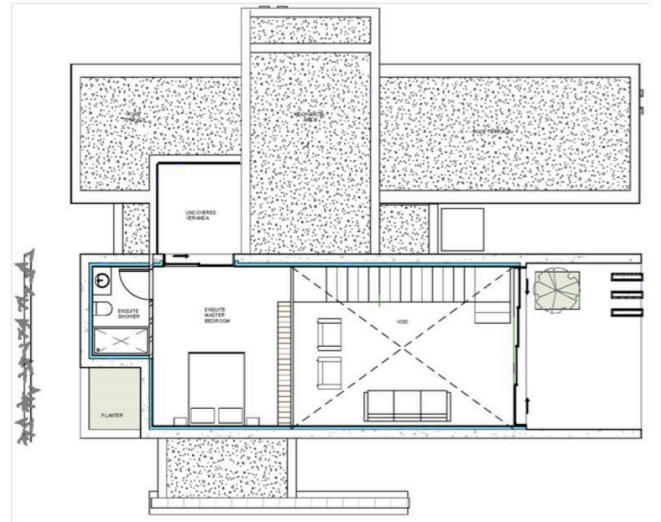

### Property Details

- Plot Area: 576.60 m<sup>2</sup>
- Total Built Area: 188.37 m<sup>2</sup>
- Covered Internal Area: 163.93 m<sup>2</sup>
- Covered Veranda: 24.44 m<sup>2</sup>
- Uncovered Veranda: 5.99 m

# Floor plans

GF

FF