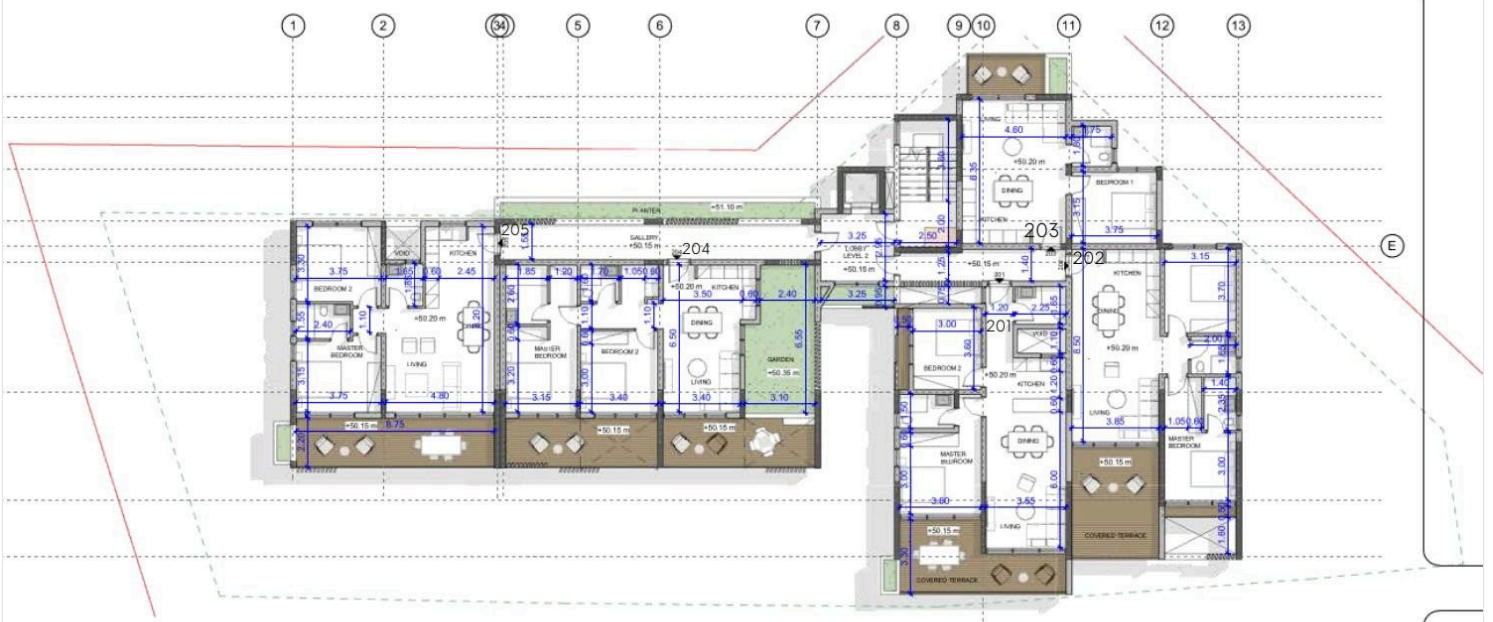

Introducing a beautifully designed off-plan 1-bedroom apartment located on the first floor of a modern gated development in the peaceful and well-connected area of Moutallos. With 50 m<sup>2</sup> of internal living space and a 6 m<sup>2</sup> covered veranda, this home offers a perfect balance of comfort, functionality, and lifestyle appeal.

The open-plan layout includes a bright living and dining area, a sleek kitchen, two spacious bedrooms, and two contemporary bathrooms. Large windows frame lovely mountain and sea views, filling the apartment with natural light.

# Floor plans

## PLANS SECOND FLOOR