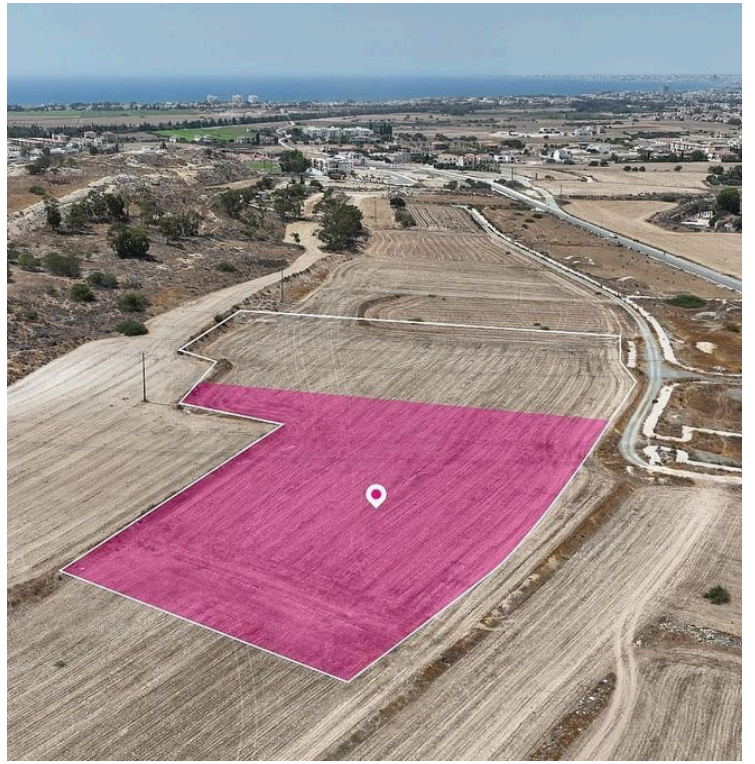

#11046

Share of Residential field in Pyla, Larnaca (11046)

 Pyla, Larnaca

€175,000 +VAT

Overview

Specifications

Area

 5686 m²

Type	Field	Title deed	Yes
------	-------	------------	-----

Description

Share of Residential field in Pyla, Larnaca (11046)

A 50% share of a residential field, extending to about 5.686 sq.m., out of 11.372 sq.m. in total, located in Pyla, Larnaca.

The field has a flat surface.

There is a Title Deed in place.

There is a Distribution Agreement in place.

The asset is located approximately 500m south from UCLAN University and approximately . 350m north from Pyla Stadium.

The property falls within Zone H2, with a building coefficient of 90%, coverage of 50%, and permission for 2 floors (8.3m) of construction.

Additional information

Features

Easy access to main roads

Quiet area