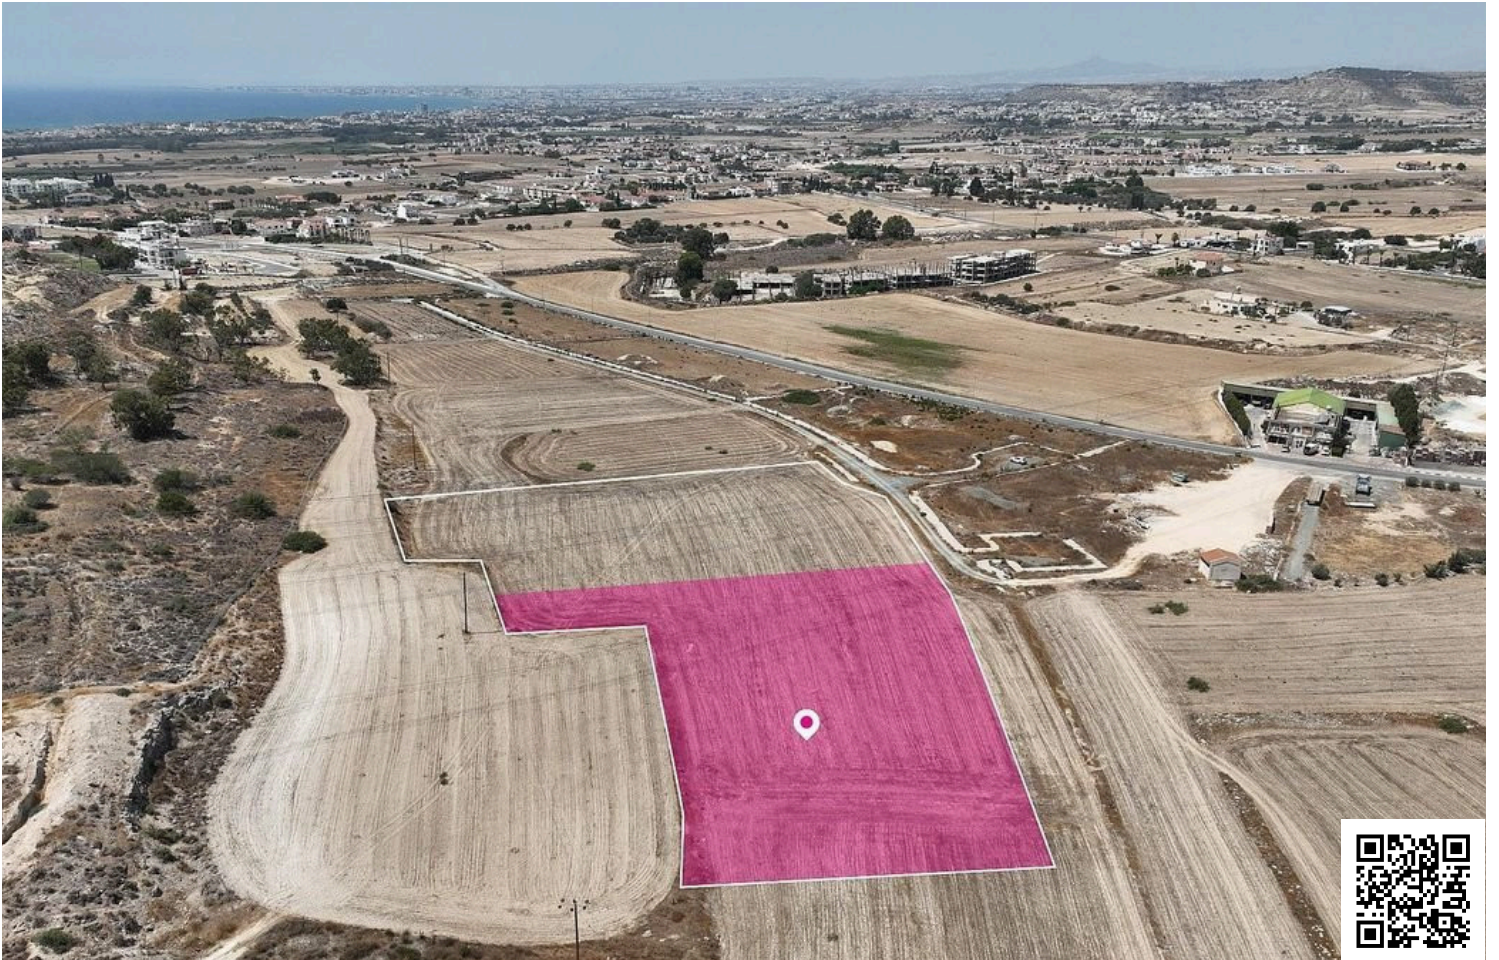

#11046

Share of Residential field in Pyla, Larnaca (11046)

 Pyla, Larnaca

€175,000 +VAT

Overview

Specifications

Area

 5686 m²

Type	Field	Title deed	Yes
------	-------	------------	-----

Description

Share of Residential field in Pyla, Larnaca (11046)

A 50% share of a residential field, extending to about 5.686 sq.m., out of 11.372 sq.m. in total, located in Pyla, Larnaca.

The field has a flat surface.

There is a Title Deed in place.

There is a Distribution Agreement in place.

The asset is located approximately 500m south from UCLAN University and approximately . 350m north from Pyla Stadium.

The property falls within Zone H2, with a building coefficient of 90%, coverage of 50%, and permission for 2 floors (8.3m) of construction.

Additional information

Features

Easy access to main roads

Quiet area