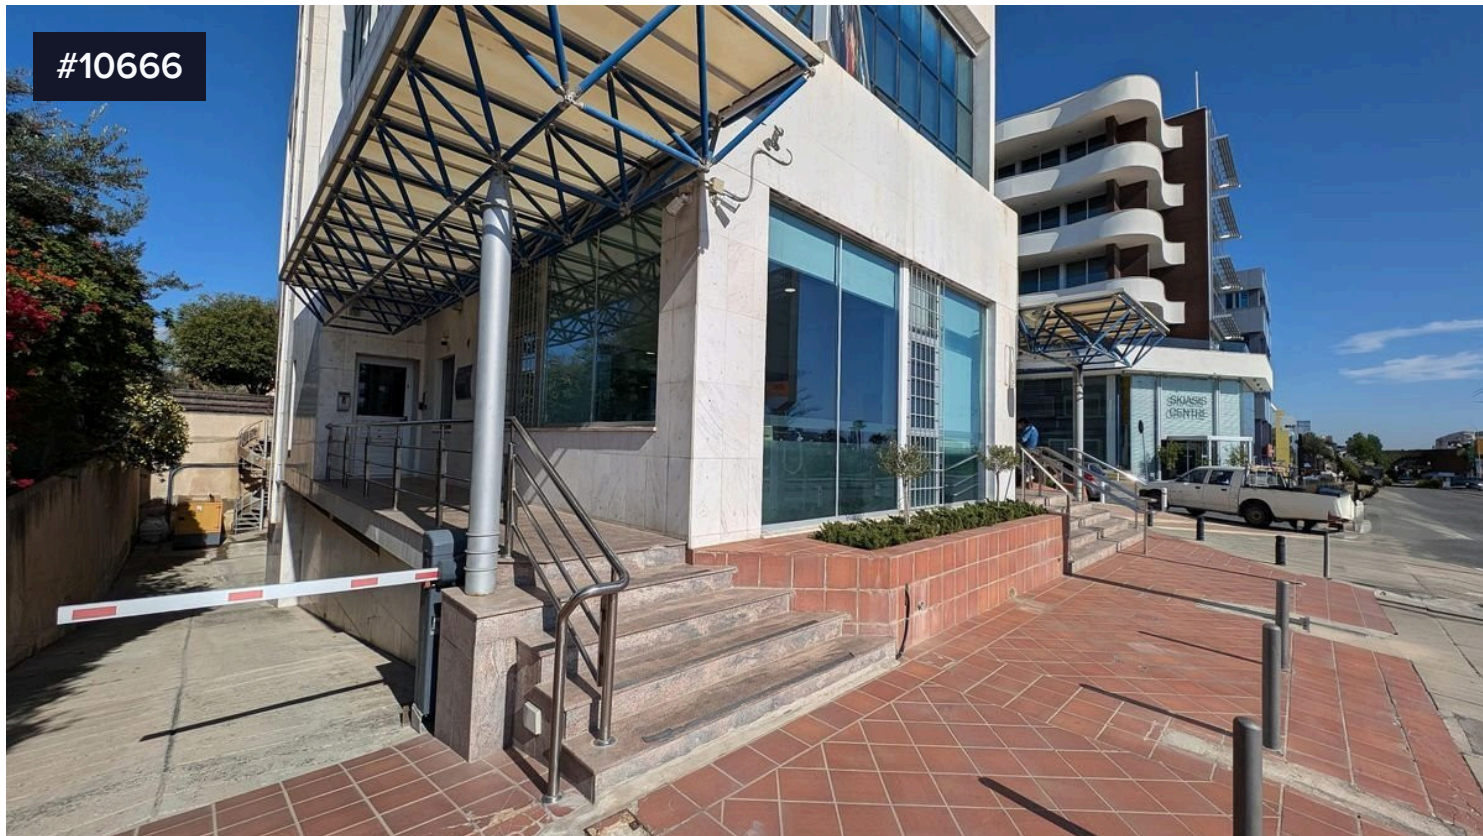

## Commercial-Office Building, Makedonias Av., Mesa Geitonia, Limassol (10666)

€3,000,000

📍 Mesa Geitonia, Limassol

Commercial-Office Building, Makedonias Av., Mesa Geitonia, Limassol (10666)

PRICE : €3.000.000

Property consists of a modern Commercial-Office 3 storey building, erected within a corner plot with frontage on Makedonias avenue, Mesa Geitonia, Limassol. This primely located building enjoys high visibility, excellent exposure