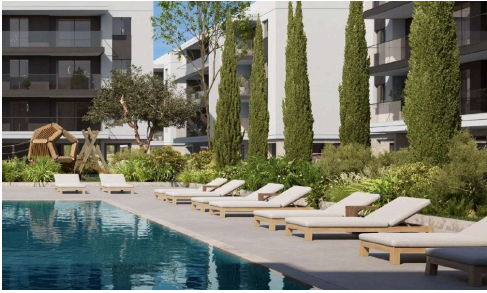

## 2 Bedroom Apartment in Modern Gated Complex in Asomatos Limassol (10655)

€380,000 +VAT

📍 Asomatos Lemesou, Limassol

2 Bedroom Apartment in Modern Gated Complex in Asomatos Limassol (10655)

Total Price: 380.000 + VAT Status : Off Plan , Delivery January 2028