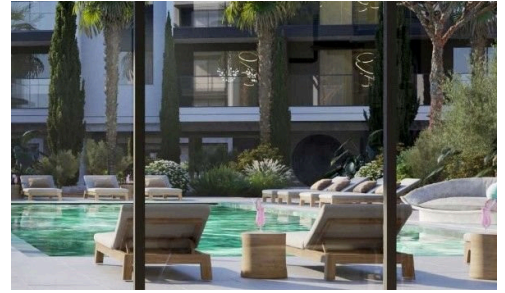

## 2 Bedroom Apartment in Modern Gated Complex in Asomatos Limassol (10655)

€380,000 +VAT

📍 Asomatos Lemesou, Limassol

2 Bedroom Apartment in Modern Gated Complex in Asomatos Limassol (10655)

Total Price: 380.000 + VAT Status : Off Plan , Delivery January 2028