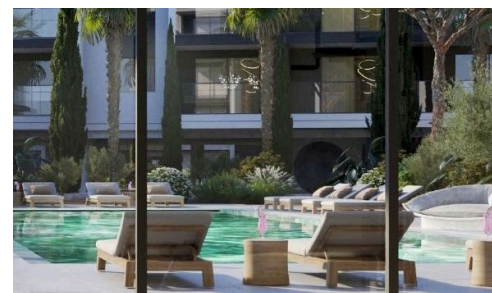

## 1 Bedroom Apartment in Modern Gated Complex in Asomatos Limassol (10650)

€250,000 +VAT

📍 Asomatos Lemesou, Limassol

1 Bedroom Apartment in Modern Gated Complex in Asomatos Limassol (10650)

Total Price: 250.000 + VAT Status : Off Plan , Delivery January 2028