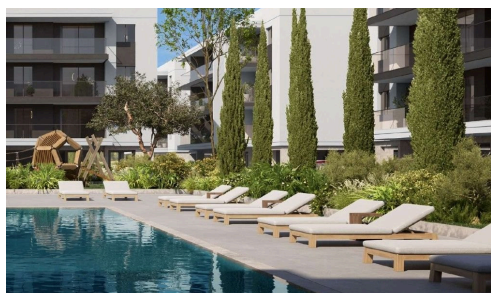

## 1 Bedroom Apartment in Modern Gated Complex in Asomatos Limassol (10650)

€250,000 +VAT

📍 Asomatos Lemesou, Limassol

1 Bedroom Apartment in Modern Gated Complex in Asomatos Limassol (10650)

Total Price: 250.000 + VAT Status : Off Plan , Delivery January 2028