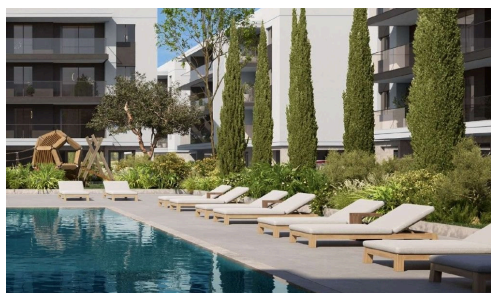

#10649

2 Bedroom Apartment in Modern Gated Complex in Asomatos Limassol (10649)

€380,000 +VAT

📍 Asomatos Lemesou, Limassol

2 Bedroom Apartment in Modern Gated Complex in Asomatos Limassol (10649)

Total Price: 380.000 + VAT Status : Off Plan , Delivery January 2028