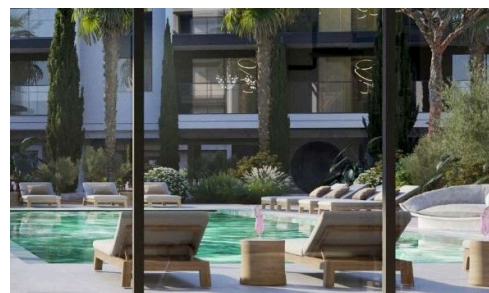

#10649

2 Bedroom Apartment in Modern Gated Complex in Asomatos Limassol (10649)

€380,000 +VAT

📍 Asomatos Lemesou, Limassol

2 Bedroom Apartment in Modern Gated Complex in Asomatos Limassol (10649)

Total Price: 380.000 + VAT Status : Off Plan , Delivery January 2028