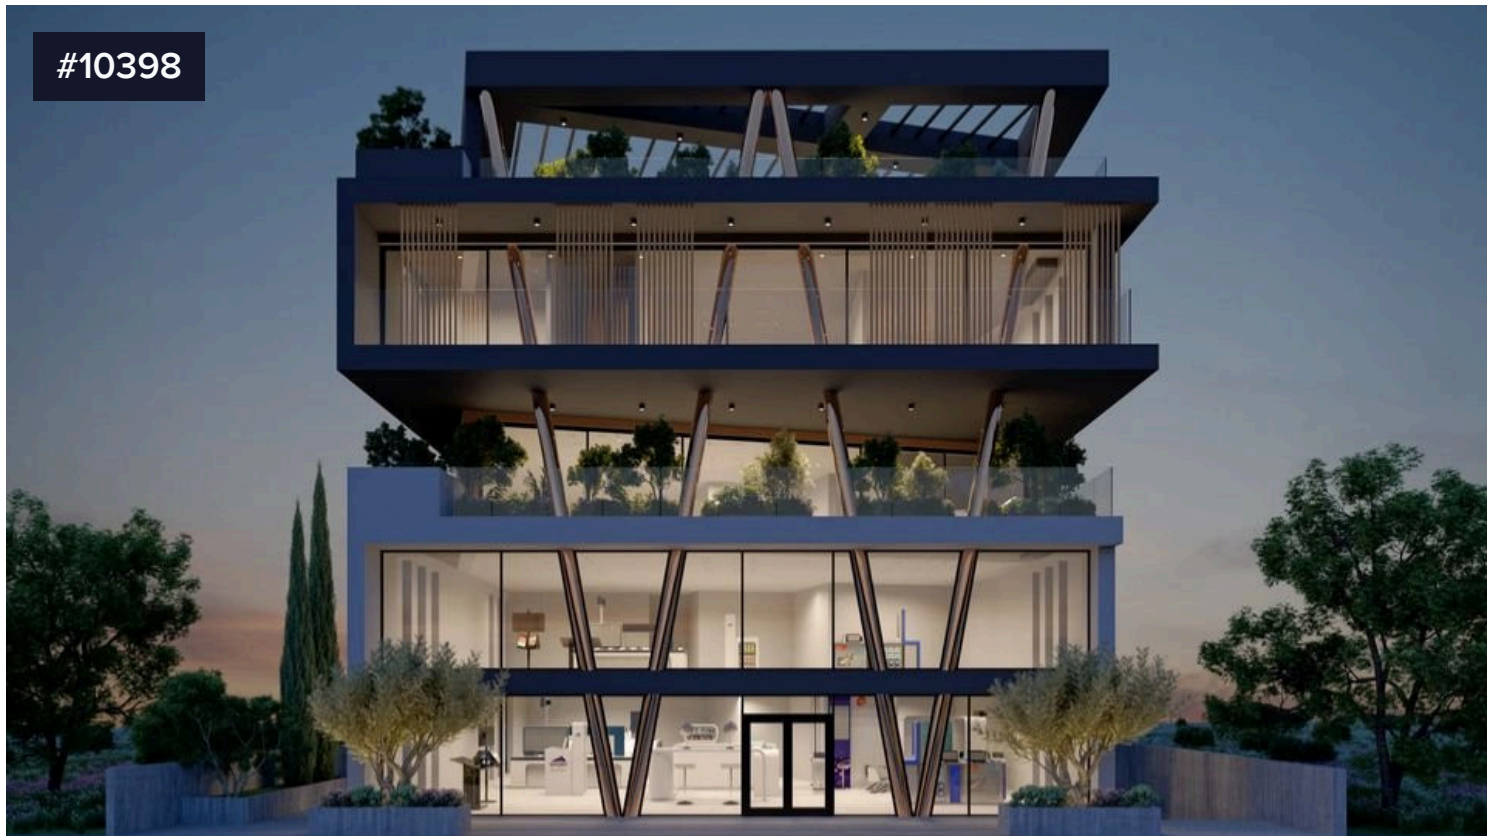

#10398

Commercial Building For Sale in Kato Polemidia Limassol (10398)

€4,200,000 +VAT

📍 Kato Polemidia, Limassol

Commercial Building For Sale in Kato Polemidia Limassol (10398)

PRICE : EUR 4.2M +VAT

Elevate your business with our premier commercial space available for sale or rent, situated in the vibrant epicenter of the city. Seize the opportunity to locate your enterprise in a bustling area known for its high pedestrian activity and exceptional exposure.

Central Positioning

Nestled in the most coveted sector of the city, this site guarantees a steady stream of foot traffic and prime visibility.

Expansive Area

Covered

📏 1454 m²

Energy efficiency rating

Stefania Spyridou