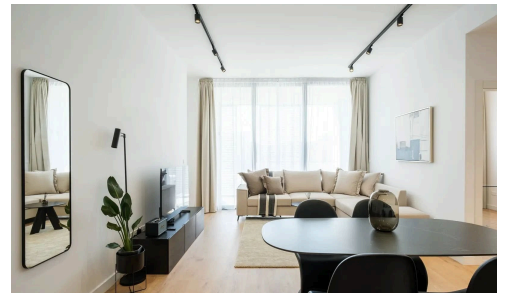

#10260

Amazing Studio Apartment in Historical Center of Limassol Just 200M From The Beach with €1,150 Monthly Rental Guarantee (10260)

€224,000 +VAT

📍 Historical Center, Limassol

Amazing Studio Apartment in Historical Center of Limassol Just 200M From The Beach with €1,150 Monthly Rental Guarantee (10260)